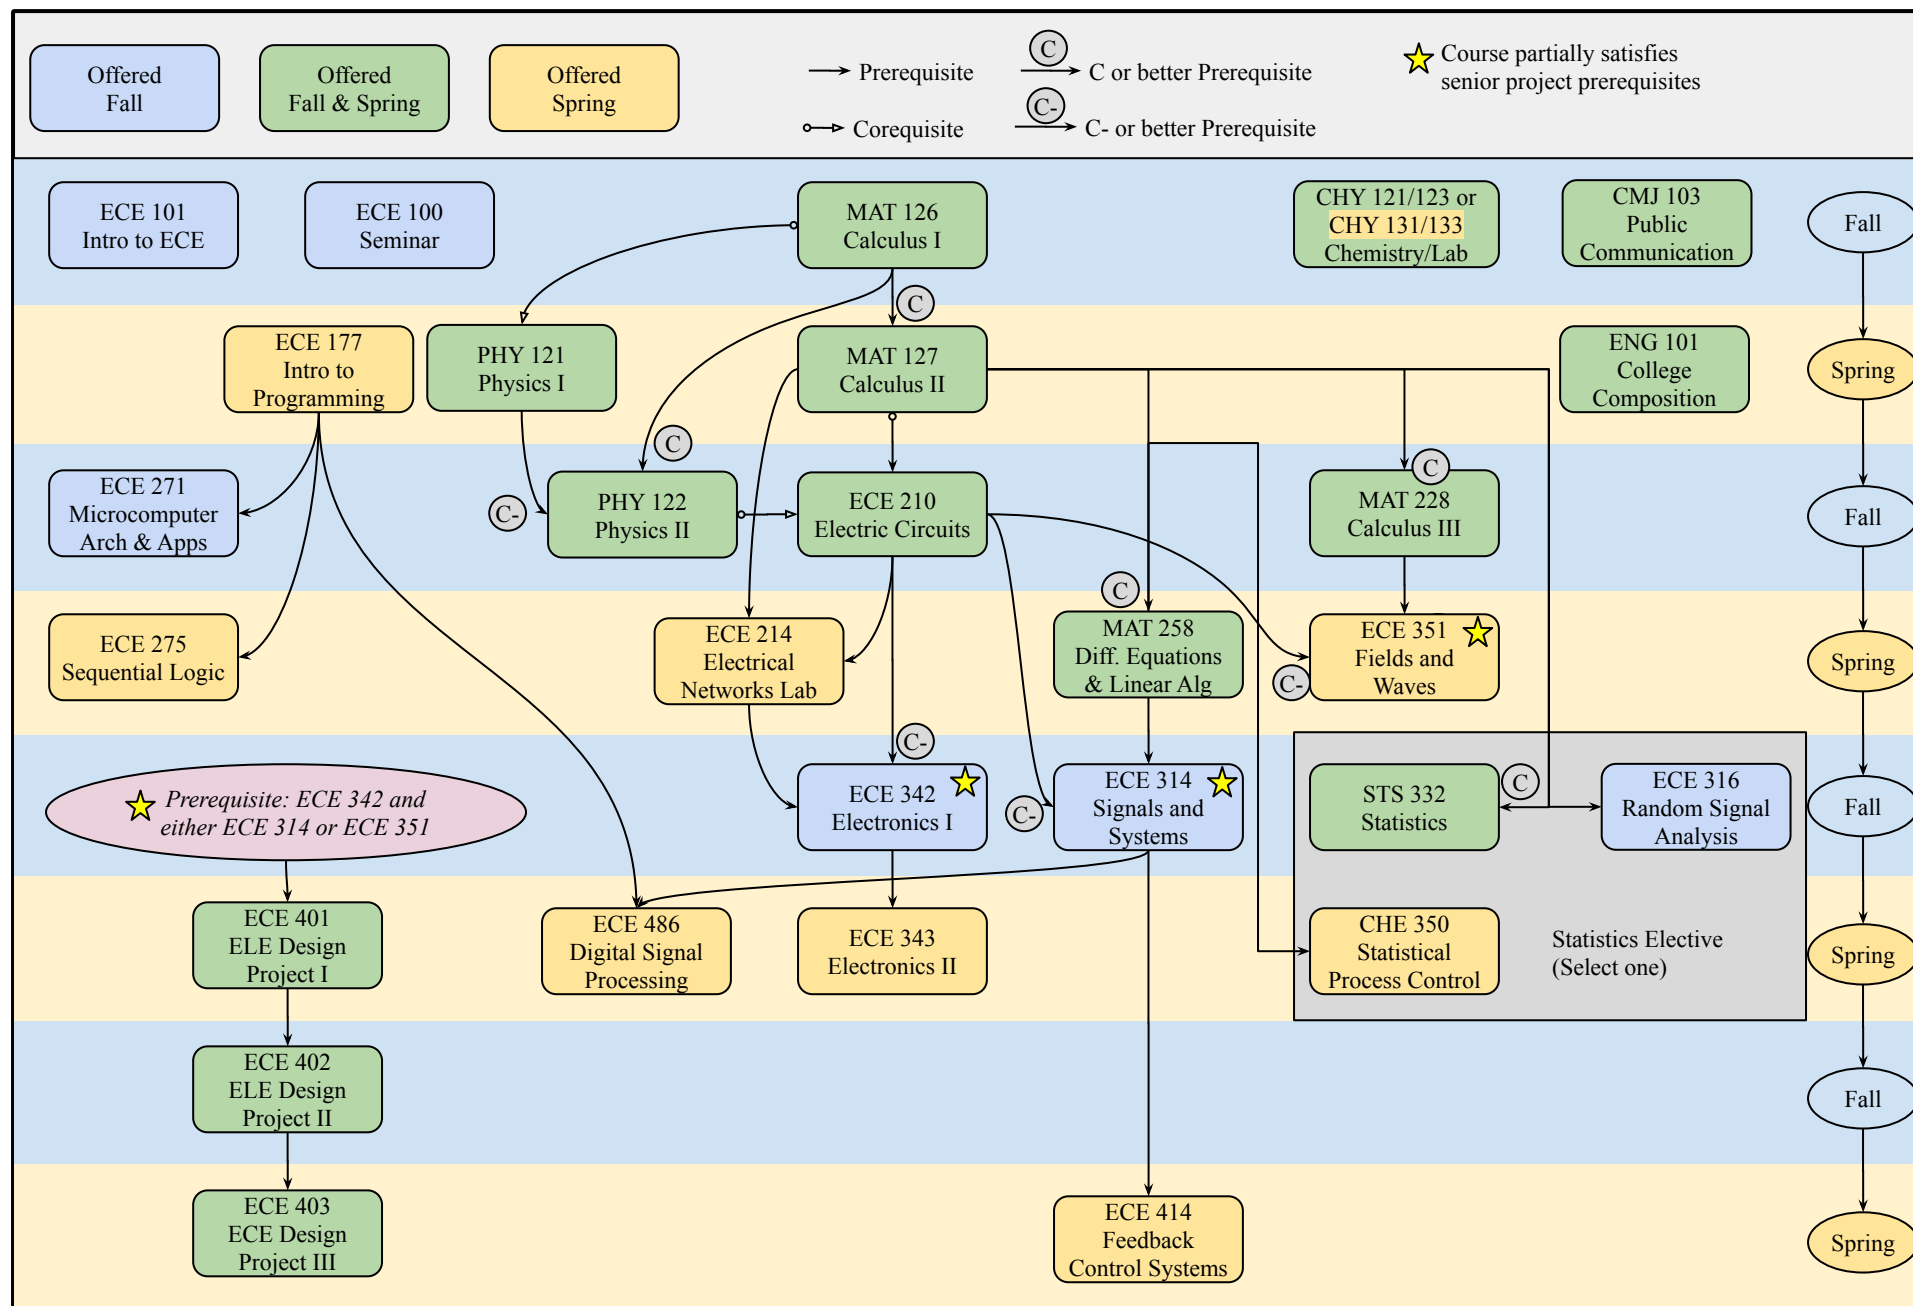

# Electrical Engineering Curriculum Flowchart

Human Values and Social Context Electives (15 credits in addition to CMJ 103).

- Each course satisfies at least one of five sub-categories.
- Each sub-category must be satisfied at least once.
- Include "Ethics" in at least one course if not elsewhere in course selections.

Technical Electives (21 credits)

ECE Technical Electives (15 credits)

Electrical Focus Technical Electives (9 credits)