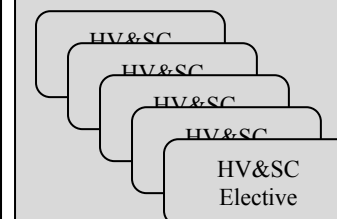

# Electrical Engineering Curriculum Flowchart

Human Values and Social Context Electives (15 credits in addition to CMJ 103).

- Each course satisfies at least one of five sub-categories.
- Each sub-category must be satisfied at least once.
- Include "Ethics" in at least one course if not elsewhere in course selections.

Technical Electives (21 credits)

ECE Technical Electives (15 credits)

Electrical Focus Technical Electives (9 credits)