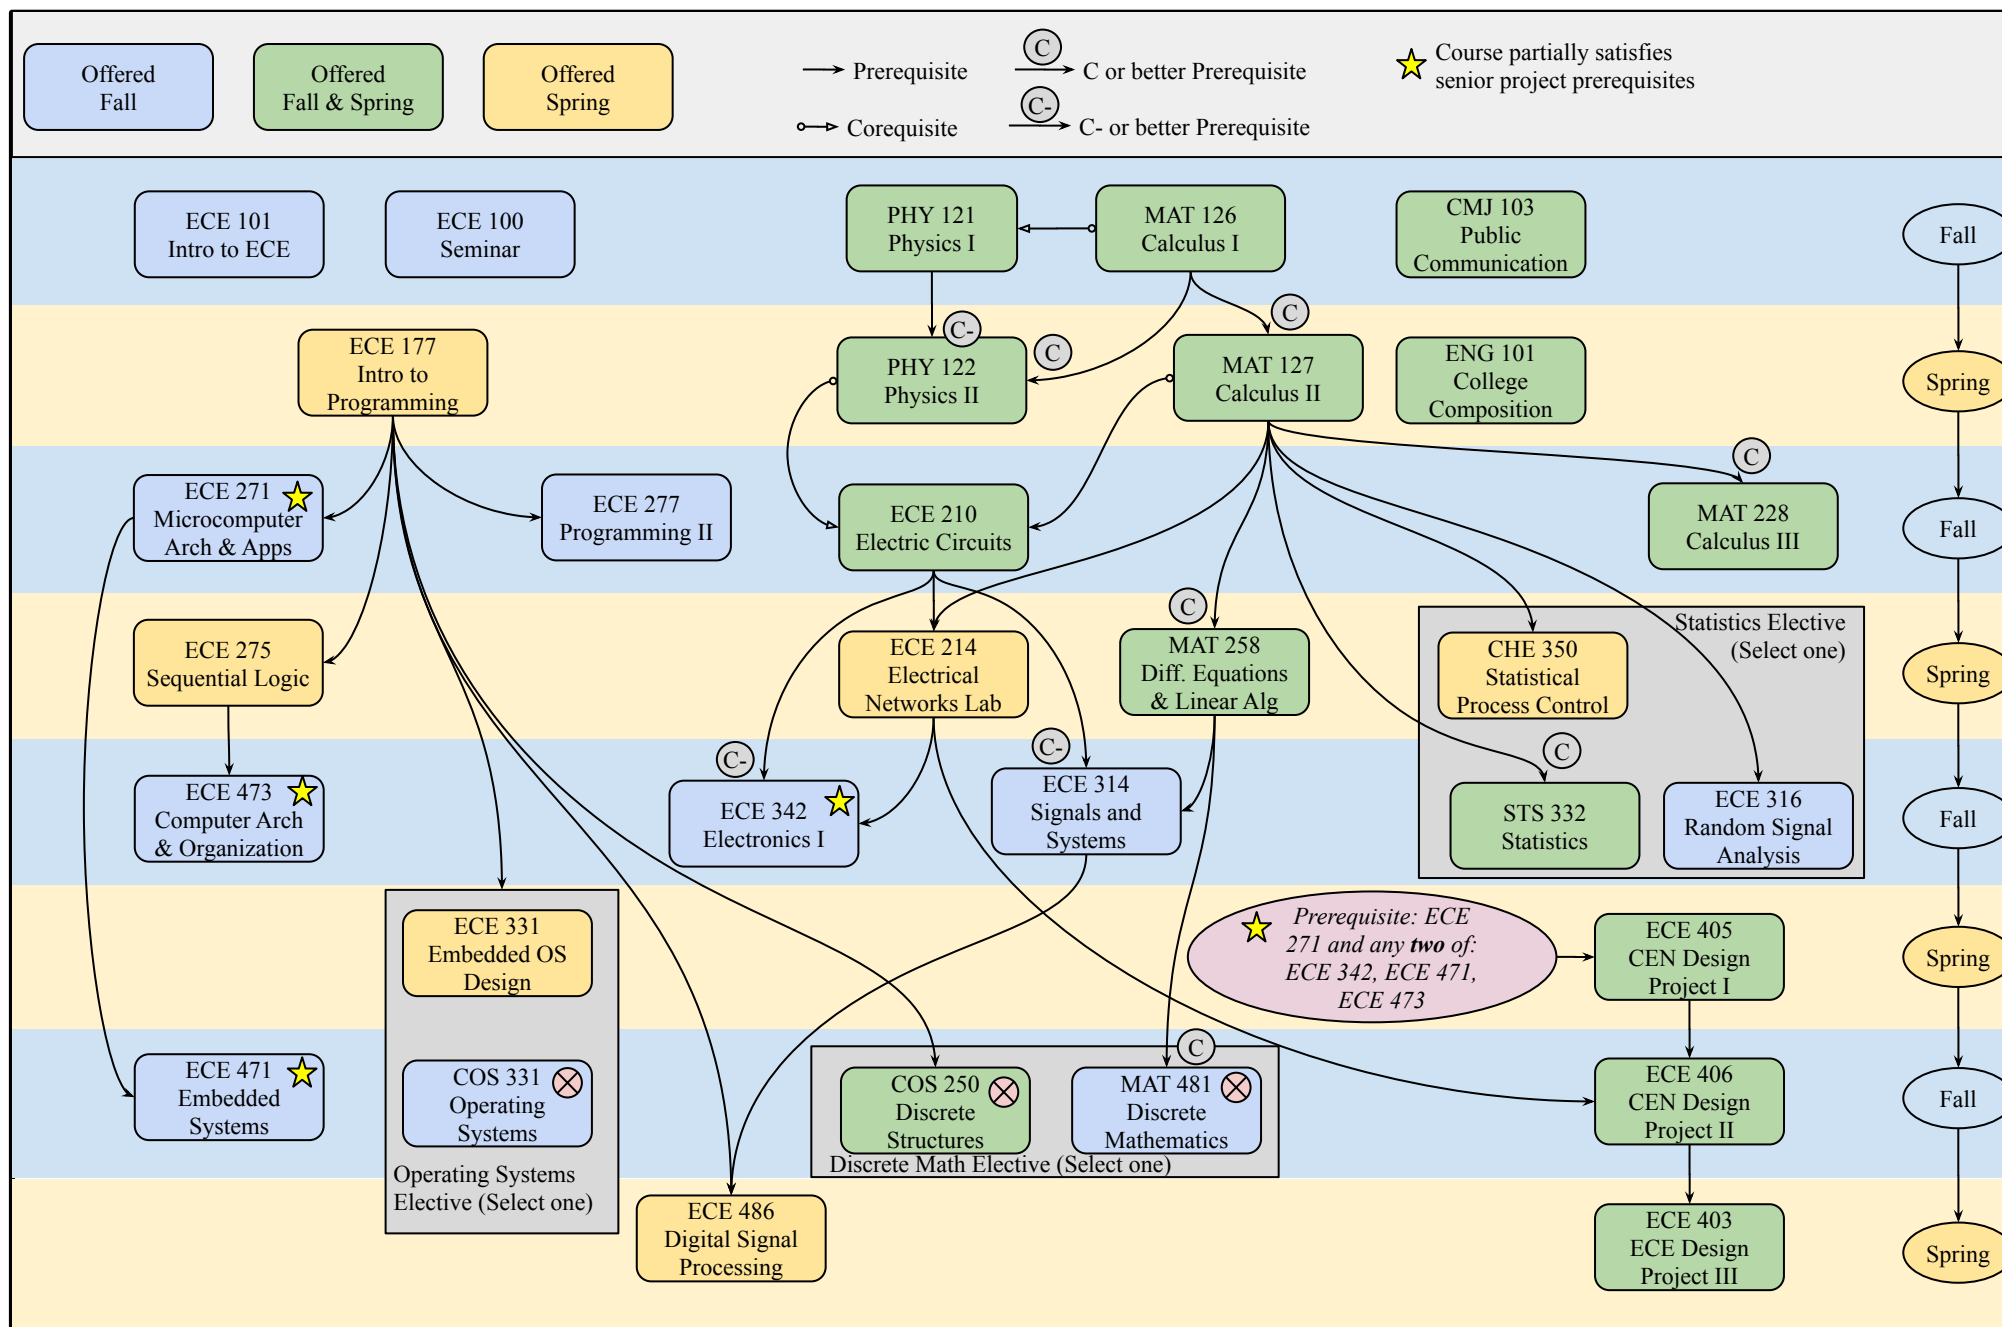

Computer Engineering Curriculum Flowchart

3/12/2025

Human Values and Social Context Electives (15 credits in addition to CMJ 103).

- Each course satisfies at least one of five sub-categories.
- Each sub-category must be satisfied at least once.
- Include "Ethics" in at least one course if not elsewhere in course selections.

Technical Electives (18 credits)

ECE Technical Electives (15 credits)

- Computer Focus Technical Electives (9 credits)
 - Computer Focus
 - Computer Focus
 - Computer Focus Electives (10 Credits)
- Computer Focus or Computer Focus or other ECE Electives
- Computer Focus or other ECE or Generic Elective

⊗ Enrollment in these courses requires permission of the department offering the course