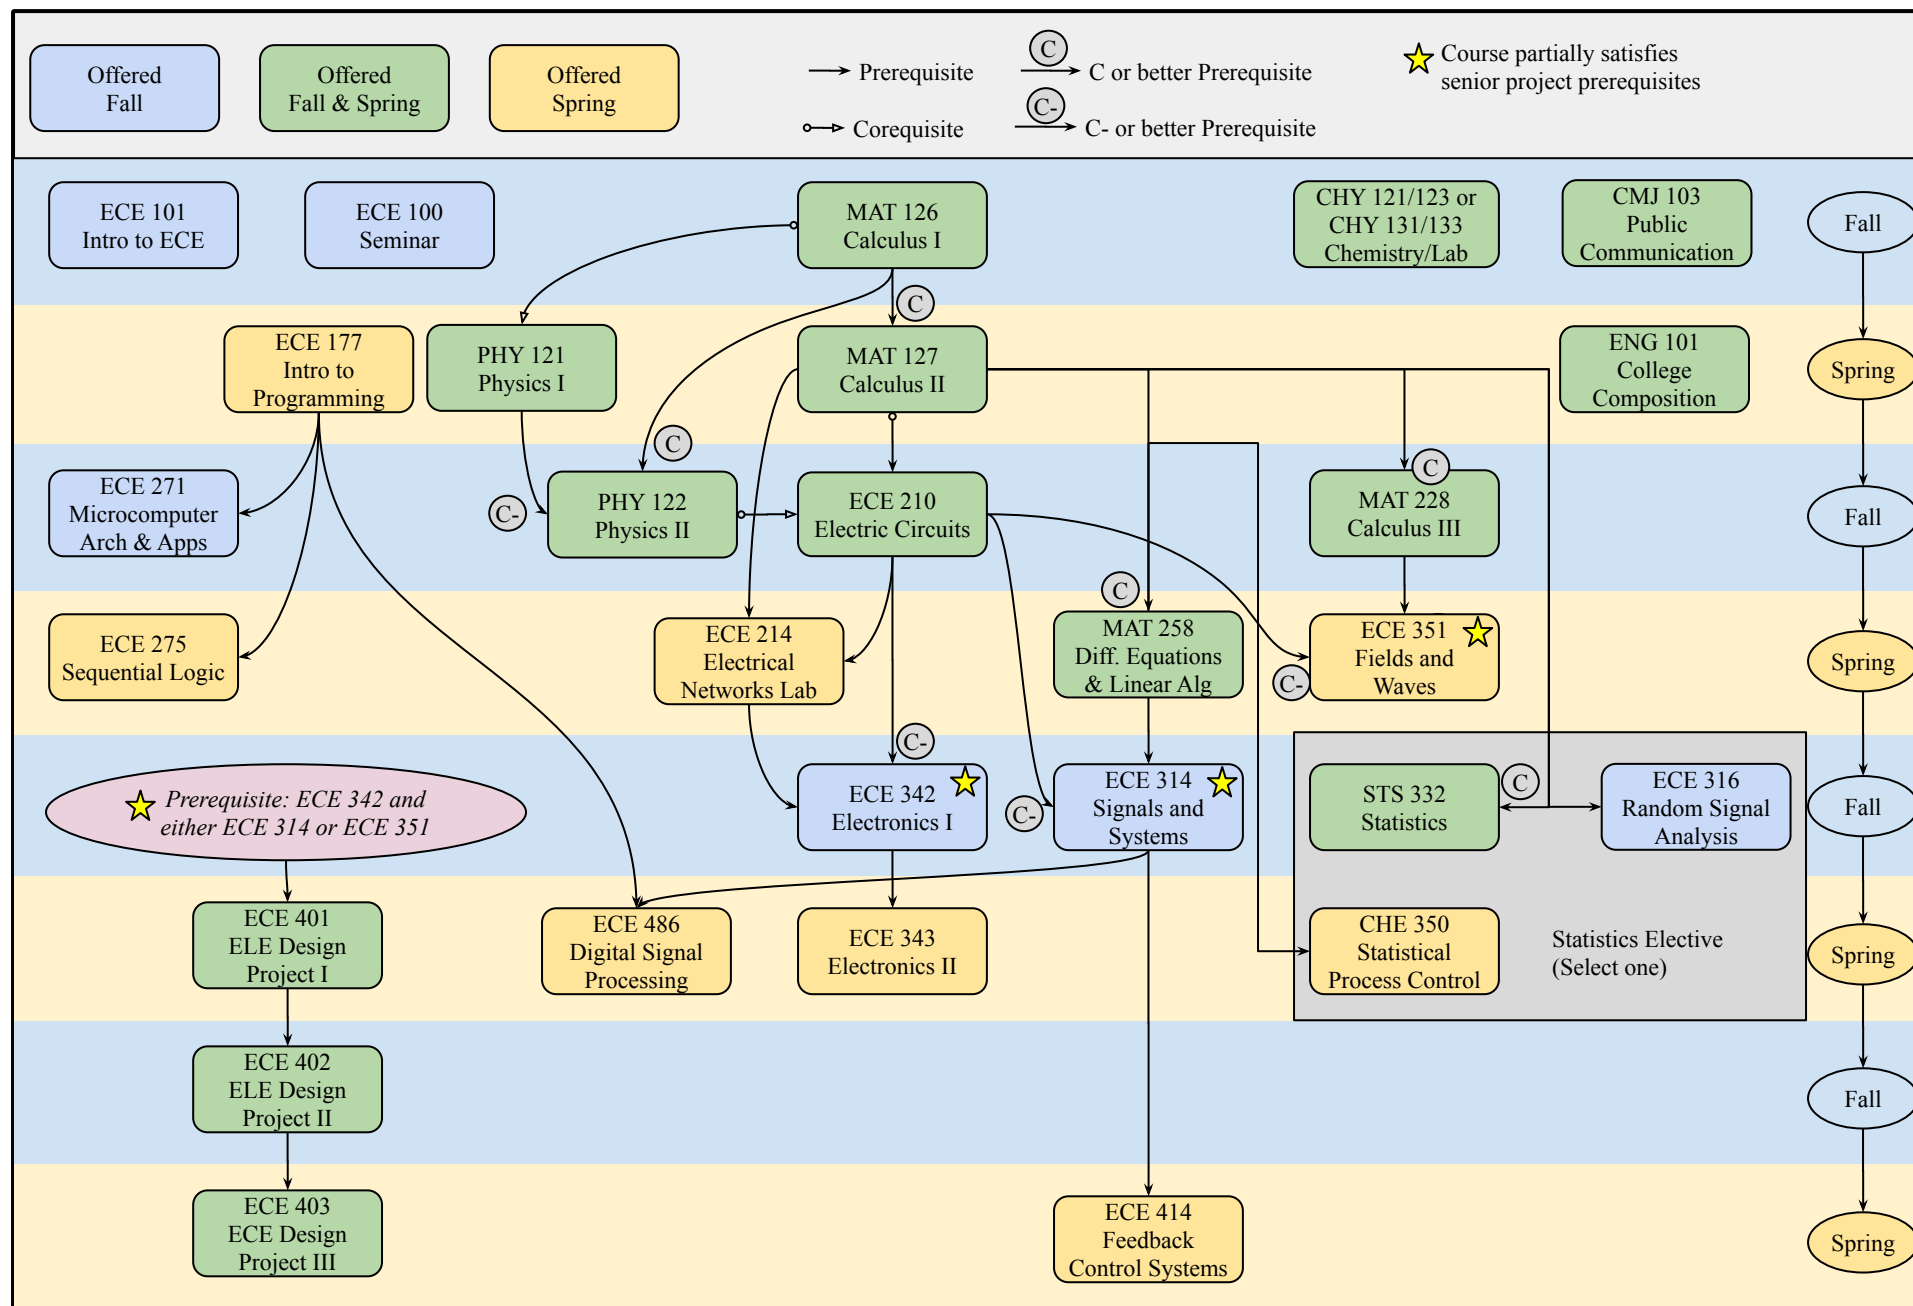

Electrical Engineering Curriculum Flowchart

Human Values and Social Context Electives (15 credits in addition to CMJ 103).

- Each course satisfies at least one of five sub-categories.
- Each sub-category must be satisfied at least once.
- Include "Ethics" in at least one course if not elsewhere in course selections.

Technical Electives (21 credits)

ECE Technical Electives (15 credits)

Electrical Focus Technical Electives (9 credits)