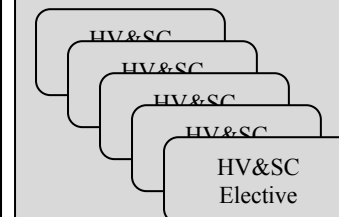

Electrical Engineering Curriculum Flowchart

Human Values and Social Context Electives (15 credits in addition to CMJ 103).

- Each course satisfies at least one of five sub-categories.
- Each sub-category must be satisfied at least once.
- Include "Ethics" in at least one course if not elsewhere in course selections.

Technical Electives (21 credits)

ECE Technical Electives (15 credits)

Electrical Focus Technical Electives (9 credits)