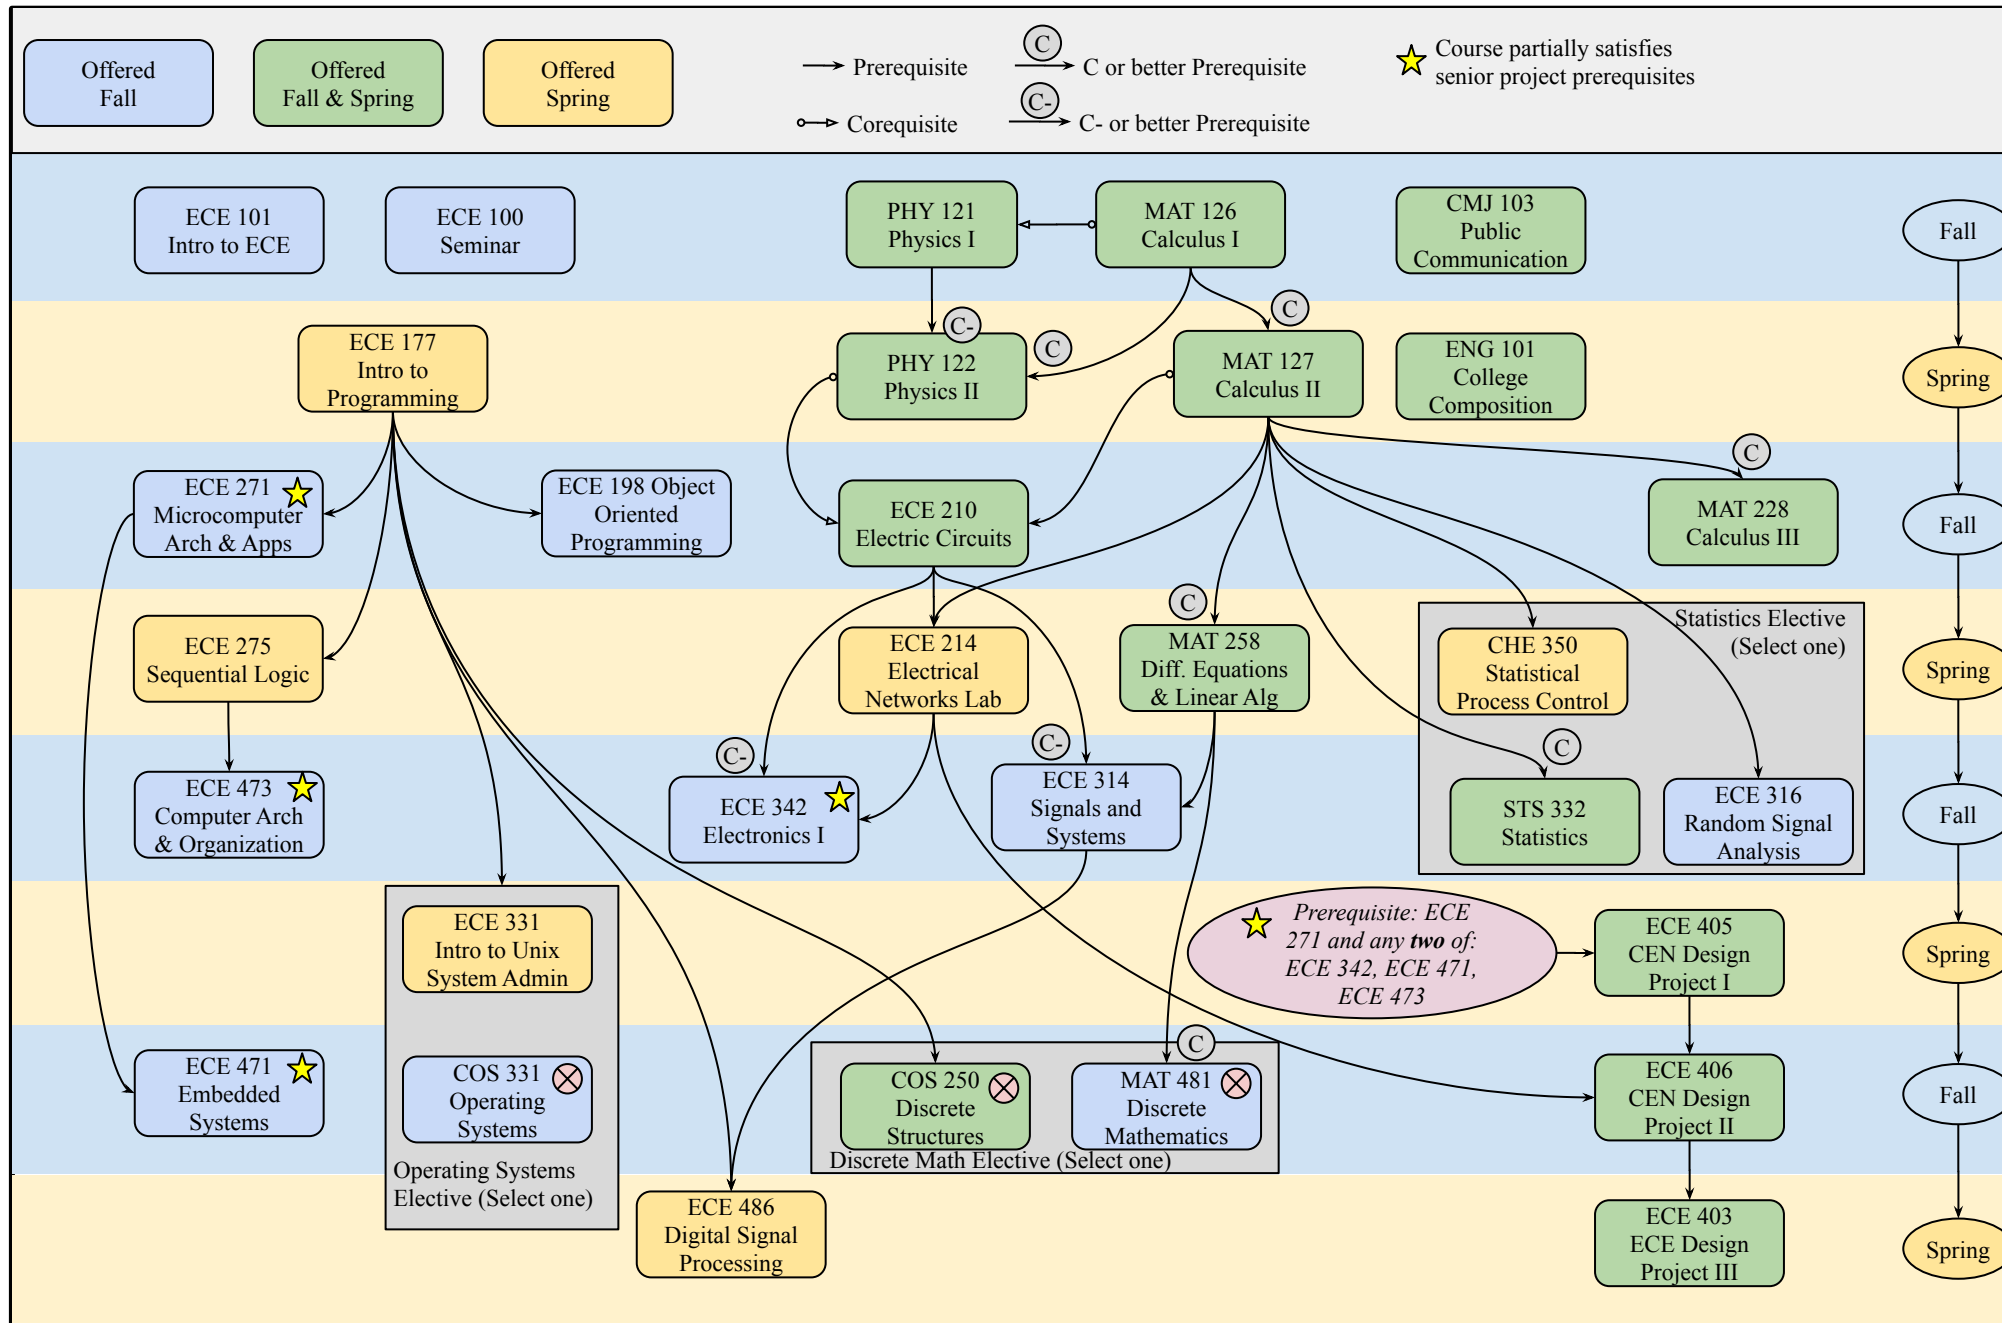

Computer Engineering Curriculum Flowchart

6/14/2024

Human Values and Social Context Electives (15 credits in addition to CMJ 103).

- Each course satisfies at least one of five sub-categories.
- Each sub-category must be satisfied at least once.
- Include "Ethics" in at least one course if not elsewhere in course selections.

Technical Electives (19 credits)

ECE Technical Electives (16 credits)

- Computer Focus Technical Electives (10 credits)
 - Computer Focus
 - Computer Focus
 - Computer Focus
 - Computer Focus
 - Computer Focus
 - Computer Focus
 - Computer Focus
 - Computer Focus
 - Computer Focus
 - Computer Focus
- Computer Focus or other ECE Electives
- Computer Focus or other ECE or Generic Elective

⊗ Enrollment in these courses requires permission of the department offering the course