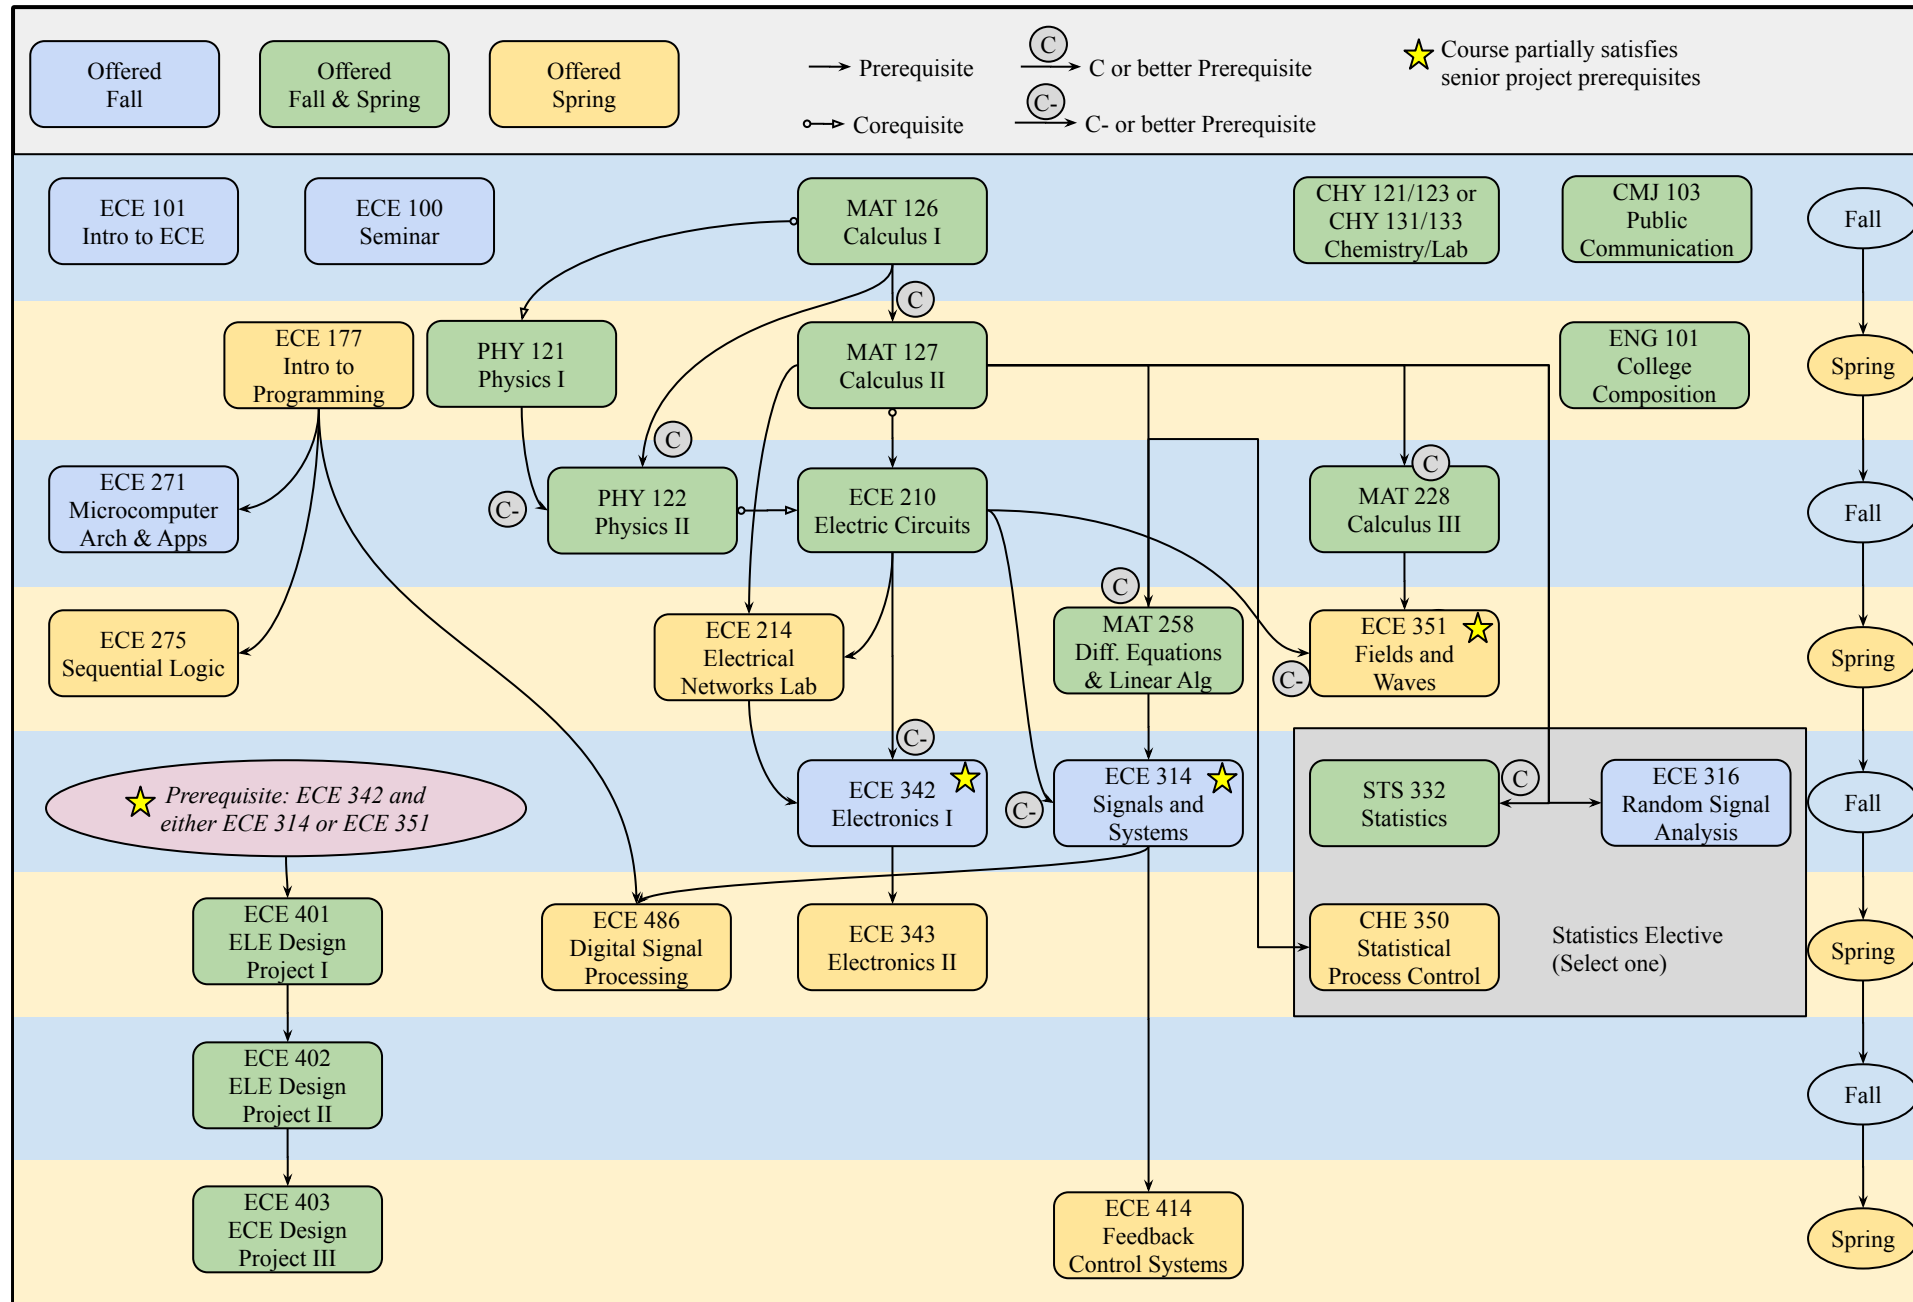

Electrical Engineering Curriculum Flowchart

Human Values and Social Context Electives (15 credits in addition to CMJ 103).

- HV&SC Elective
- HV&SC Elective
- HV&SC Elective
- HV&SC Elective
- HV&SC Elective

- Each course satisfies at least one of five sub-categories.
- Each sub-category must be satisfied at least once.
- Include "Ethics" in at least one course if not elsewhere in course selections.

Technical Electives (21 credits)

ECE Technical Electives (15 credits)

Electrical Focus Technical Electives (9 credits)

- Electrical Focus I
- Electrical Focus
- Electrical Focus Electives

Electrical Focus or Electrical Focus or other ECE Electives

Electrical Focus or Electrical Focus or other ECE or Generic Elective