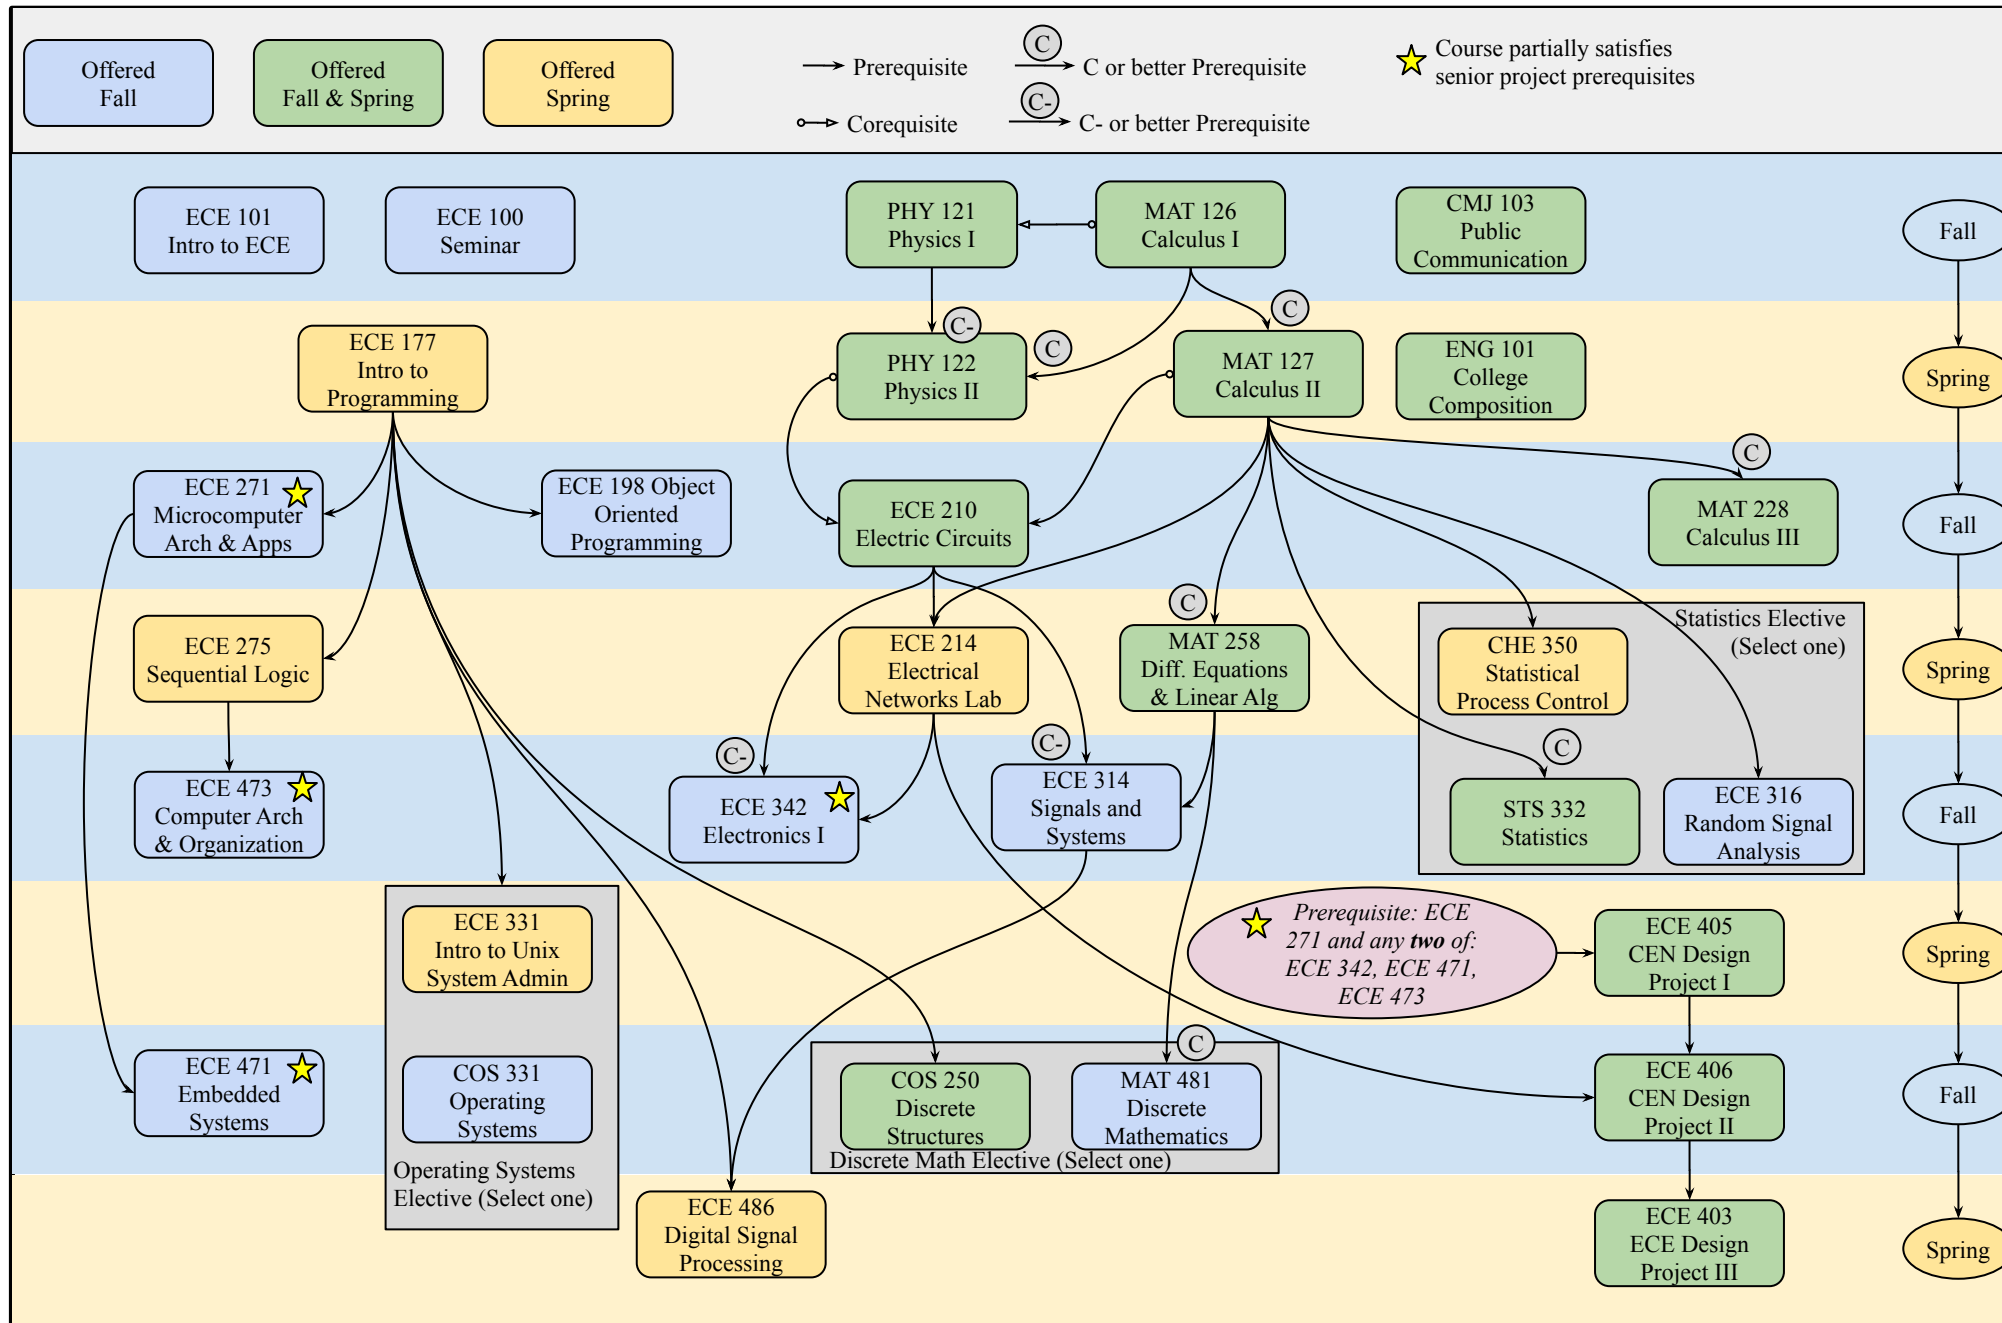

Computer Engineering Curriculum Flowchart

8/29/2023

Human Values and Social Context Electives (15 credits in addition to CMJ 103).

HV&SC
 HV&SC
 HV&SC
 HV&SC
 HV&SC Elective

- Each course satisfies at least one of five sub-categories.
- Each sub-category must be satisfied at least once.
- Include "Ethics" in at least one course if not elsewhere in course selections.

Technical Electives (19 credits)

ECE Technical Electives (16 credits)

Computer Focus Technical Electives (10 credits)

Computer Focus
 Computer Focus
 Computer Focus
 Computer Focus Electives

Computer Focus
 or Computer Focus
 or other ECE
 Electives

Computer Focus or other ECE or Generic Elective