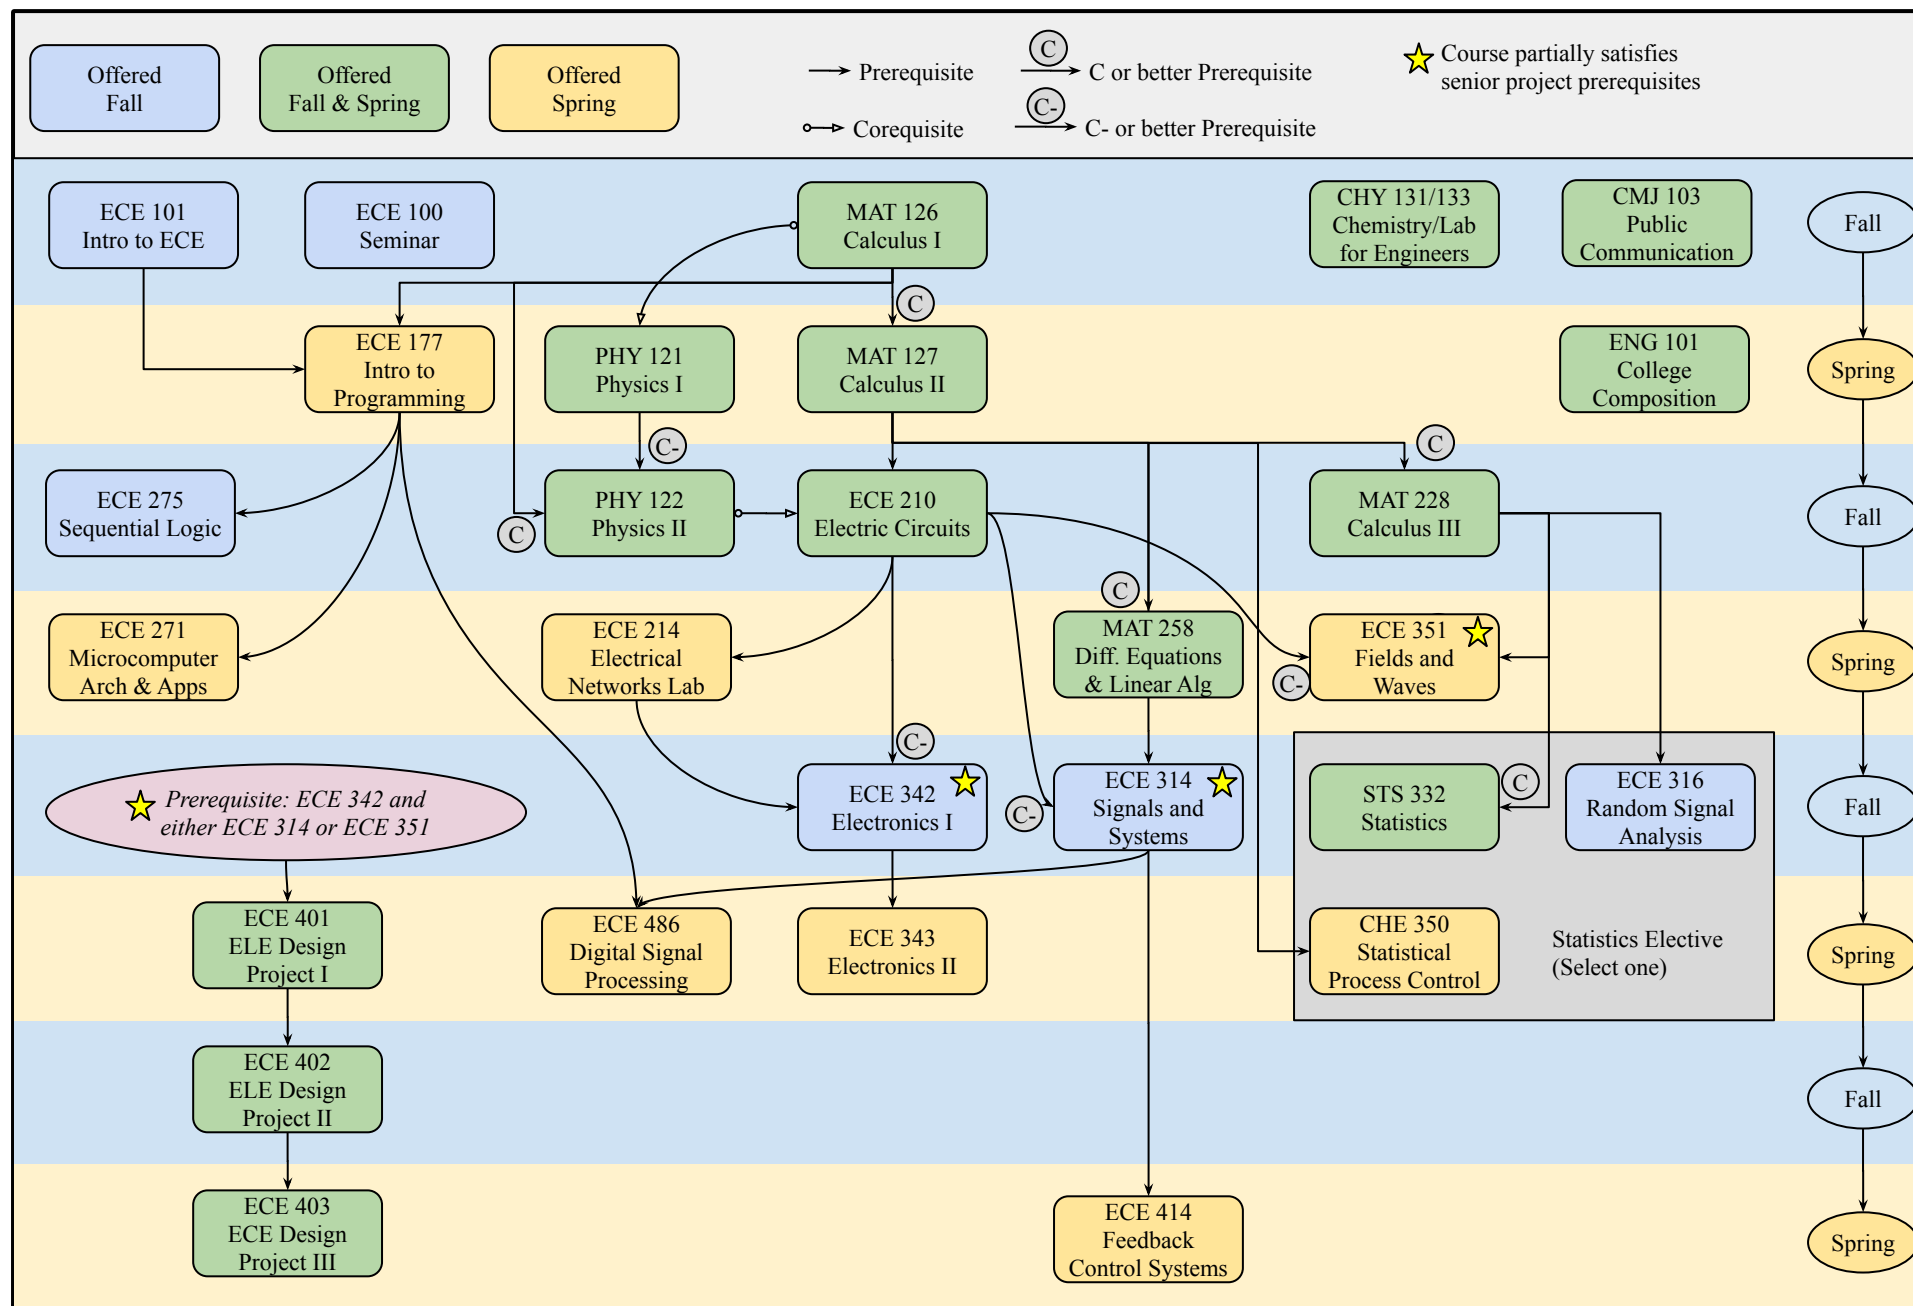

Electrical Engineering Curriculum Flowchart

Human Values and Social Context Electives (15 credits in addition to CMJ 103).

- Each course satisfies at least one of five sub-categories.
- Each sub-category must be satisfied at least once.
- Include "Ethics" in at least one course if not elsewhere in course selections.

Technical Electives (21 credits)

ECE Technical Electives (15 credits)

- Electrical Focus Technical Electives (9 credits)
 - Electrical Focus I
 - Electrical Focus
 - Electrical Focus Electives
- Electrical Focus or Electrical Focus or other ECE Electives
- Electrical Focus or Electrical Focus or other ECE or Generic Elective