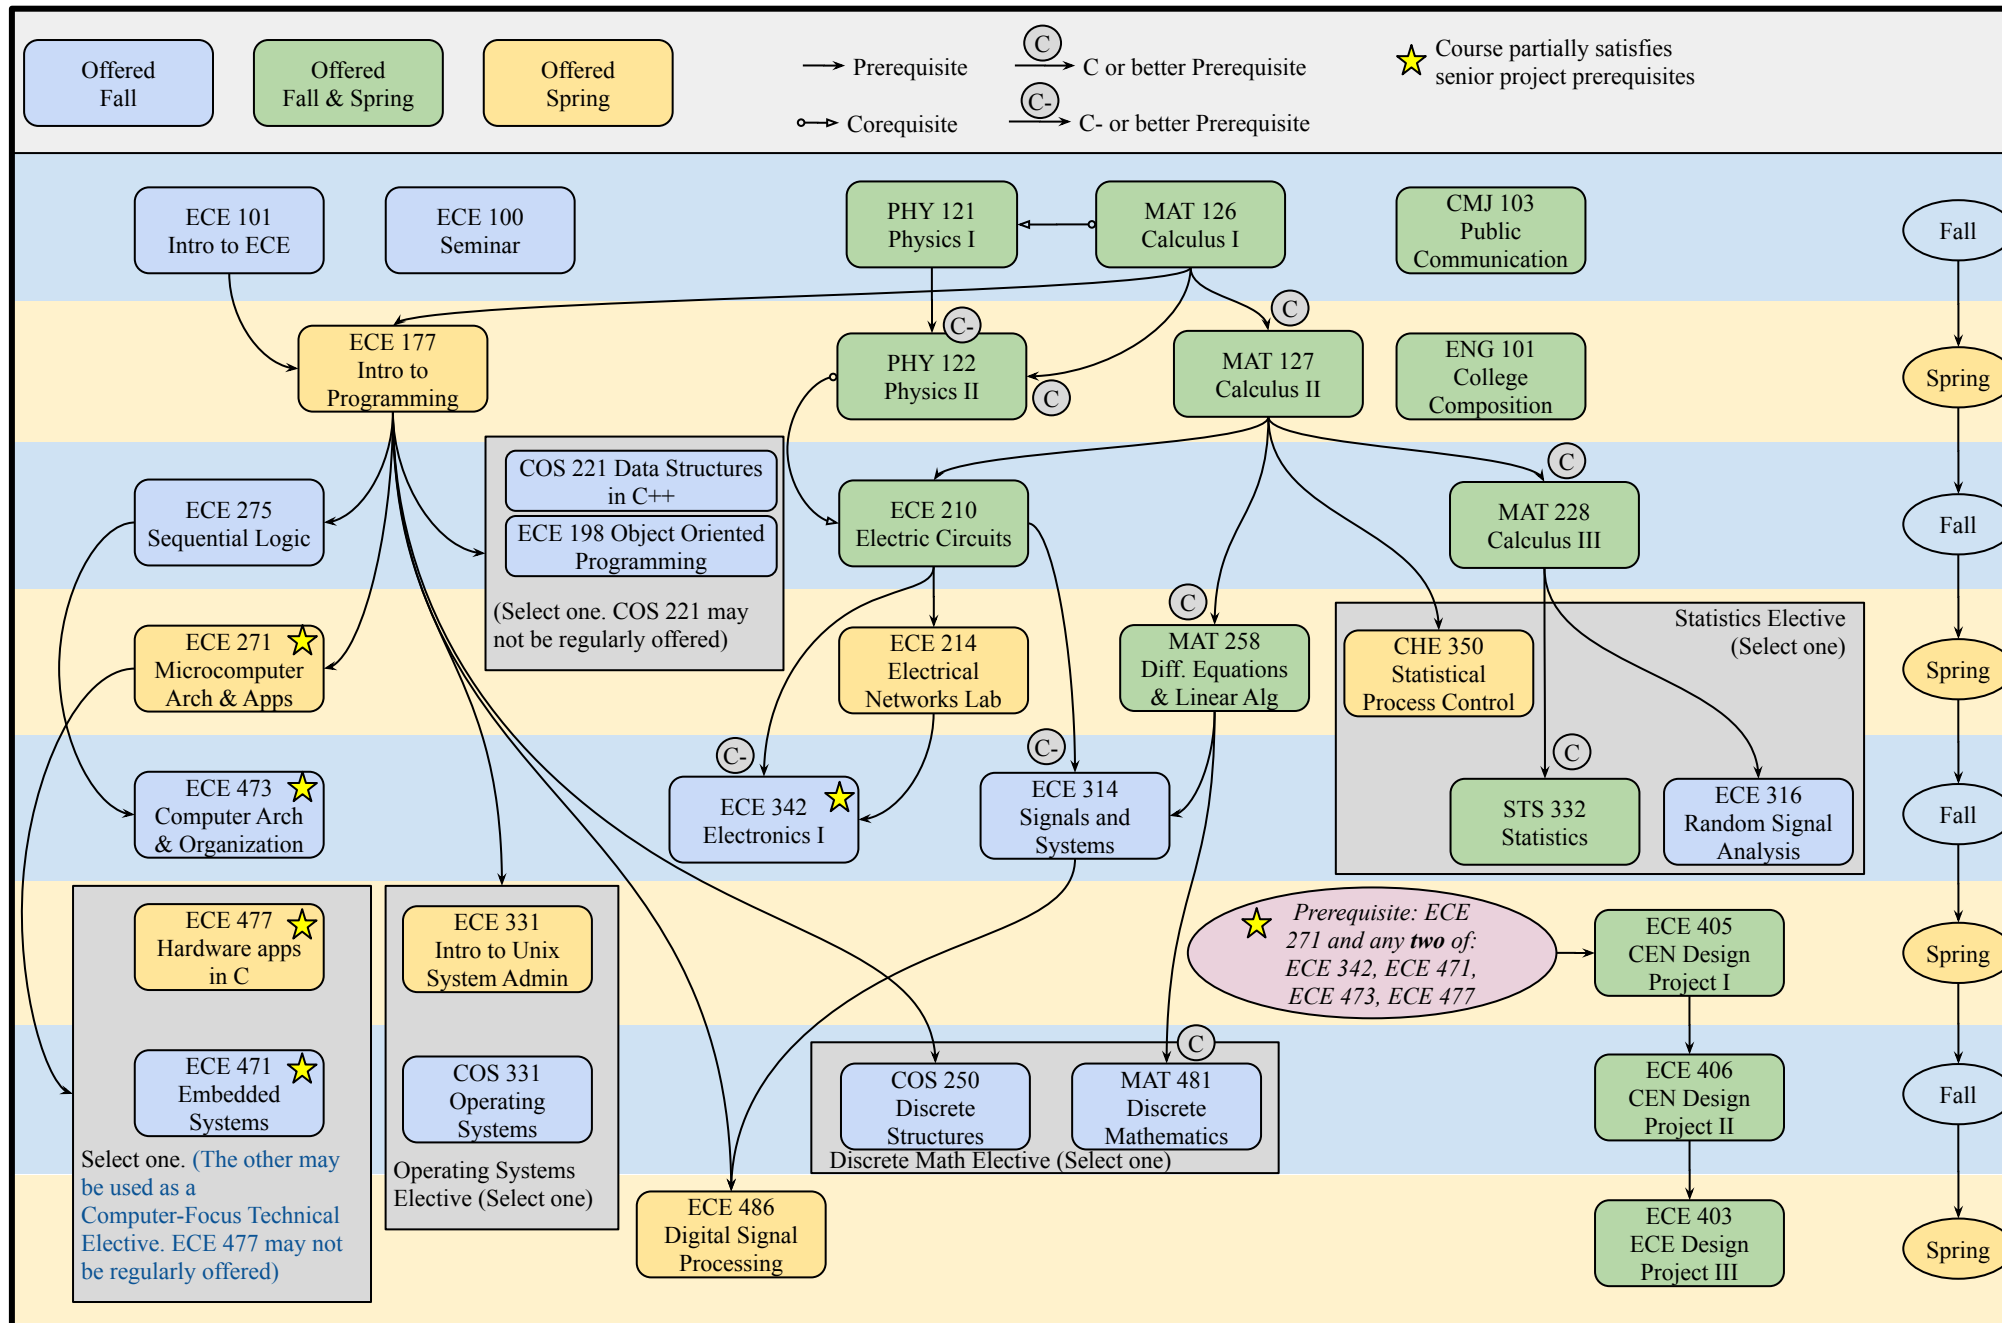

# Computer Engineering Curriculum Flowchart

6/1/2022

Human Values and Social Context Electives (15 credits in addition to CMJ 103).

HV&SC  
 HV&SC  
 HV&SC  
 HV&SC  
 HV&SC Elective

- Each course satisfies at least one of five sub-categories.
- Each sub-category must be satisfied at least once.
- Include "Ethics" in at least one course if not elsewhere in course selections.

Technical Electives (19 credits)

ECE Technical Electives (16 credits)

Computer Focus Technical Electives (10 credits)

Computer Focus  
 Computer Focus  
 Computer Focus  
 Computer Focus  
 Computer Focus Electives

Computer Focus  
 or Computer Focus  
 or other ECE  
 Electives

Computer Focus or other ECE or Generic Elective