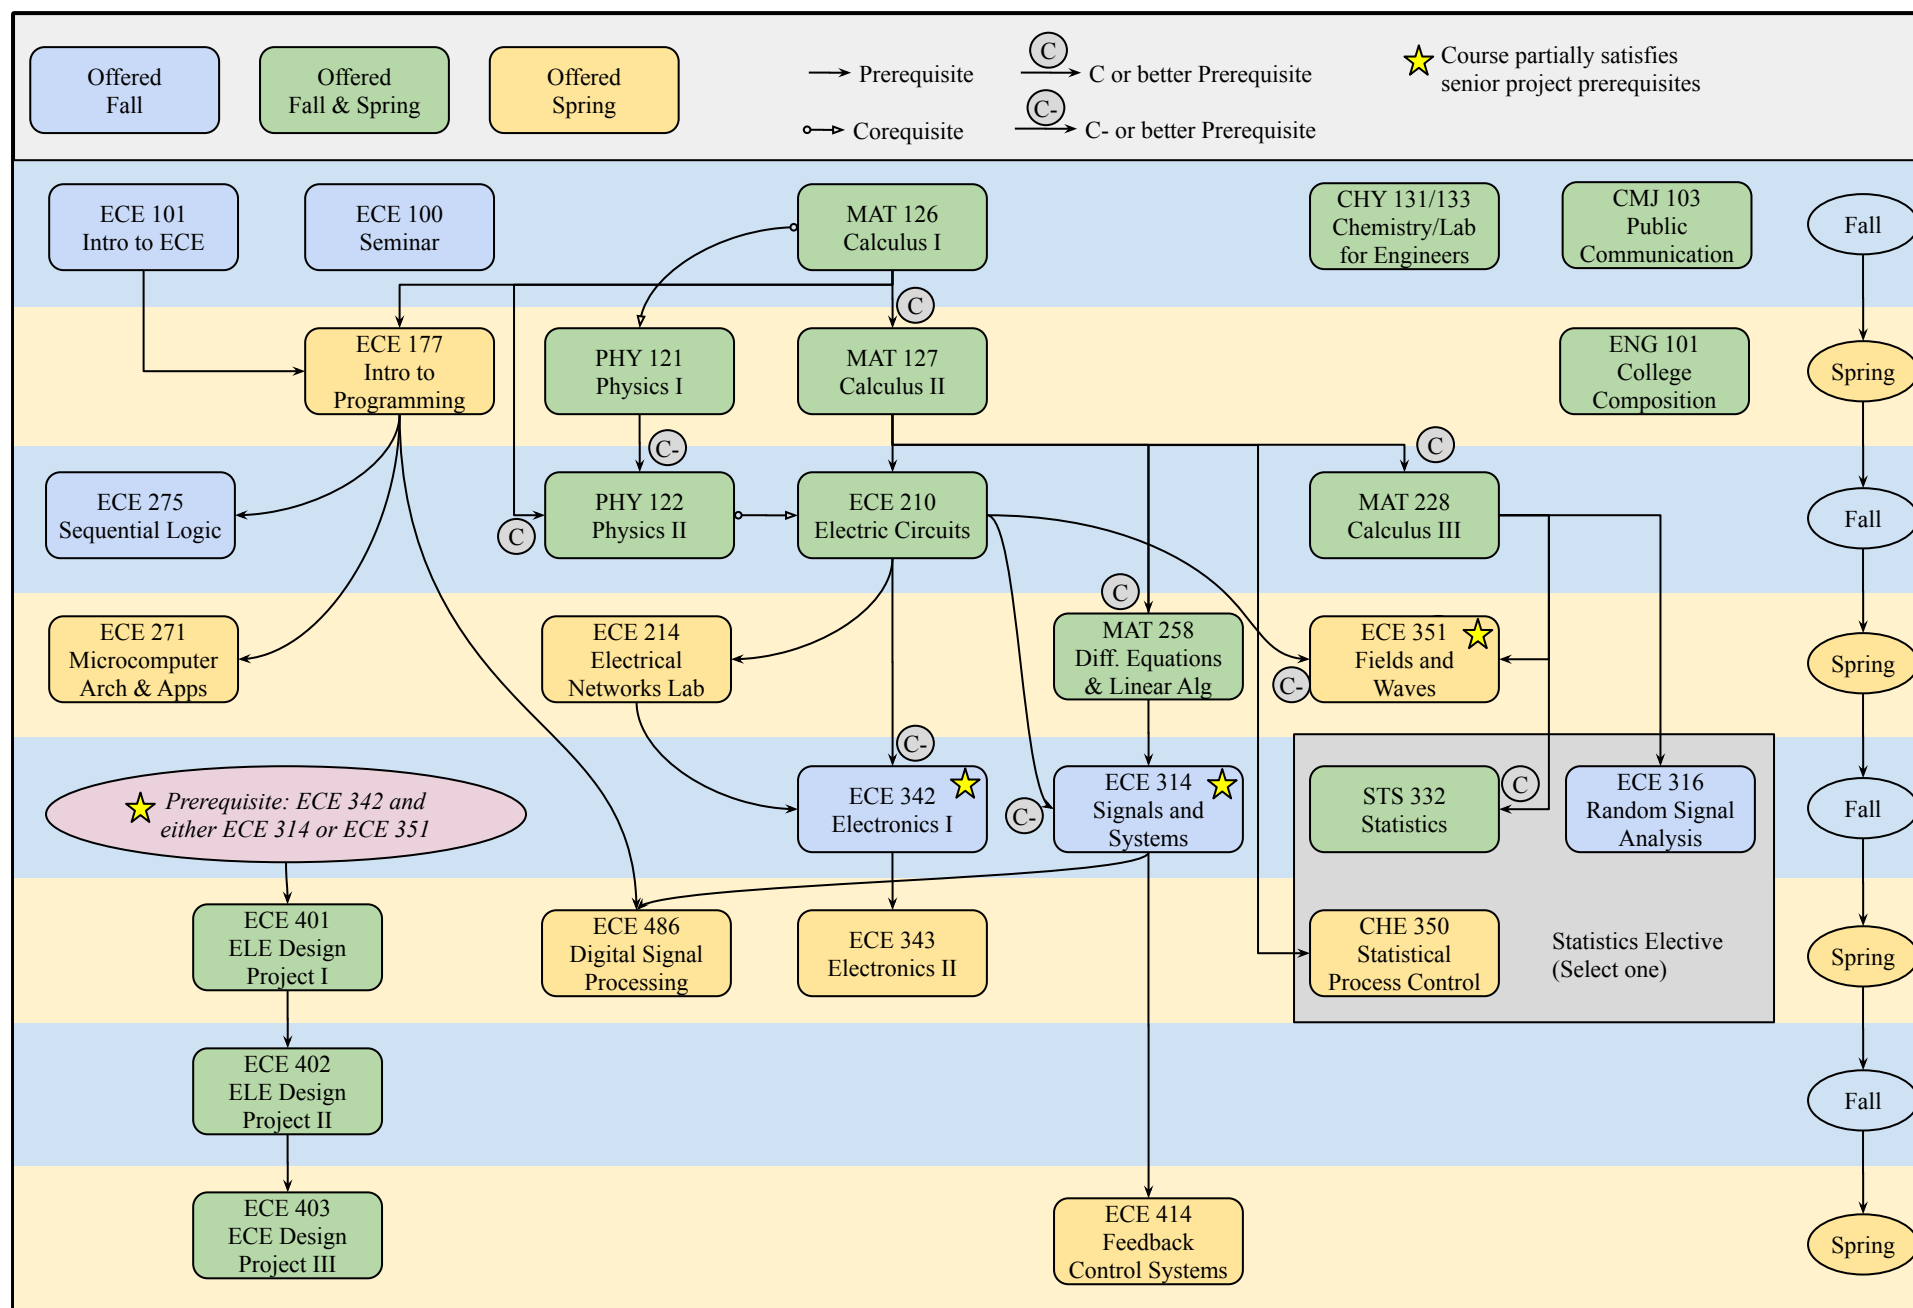

# Electrical Engineering Curriculum Flowchart

**Human Values and Social Context Electives (15 credits in addition to CMJ 103).**

HV&SC Elective

- Each course satisfies at least one of five sub-categories.
- Each sub-category must be satisfied at least once.
- Include "Ethics" in at least one course if not elsewhere in course selections.

**Technical Electives (21 credits)**

**ECE Technical Electives (15 credits)**

**Electrical Focus Technical Electives (9 credits)**

Electrical Focus Electives

Electrical Focus  
 or  
 Electrical Focus or other ECE Electives

Electrical Focus  
 or  
 Electrical Focus or other ECE or Generic Elective