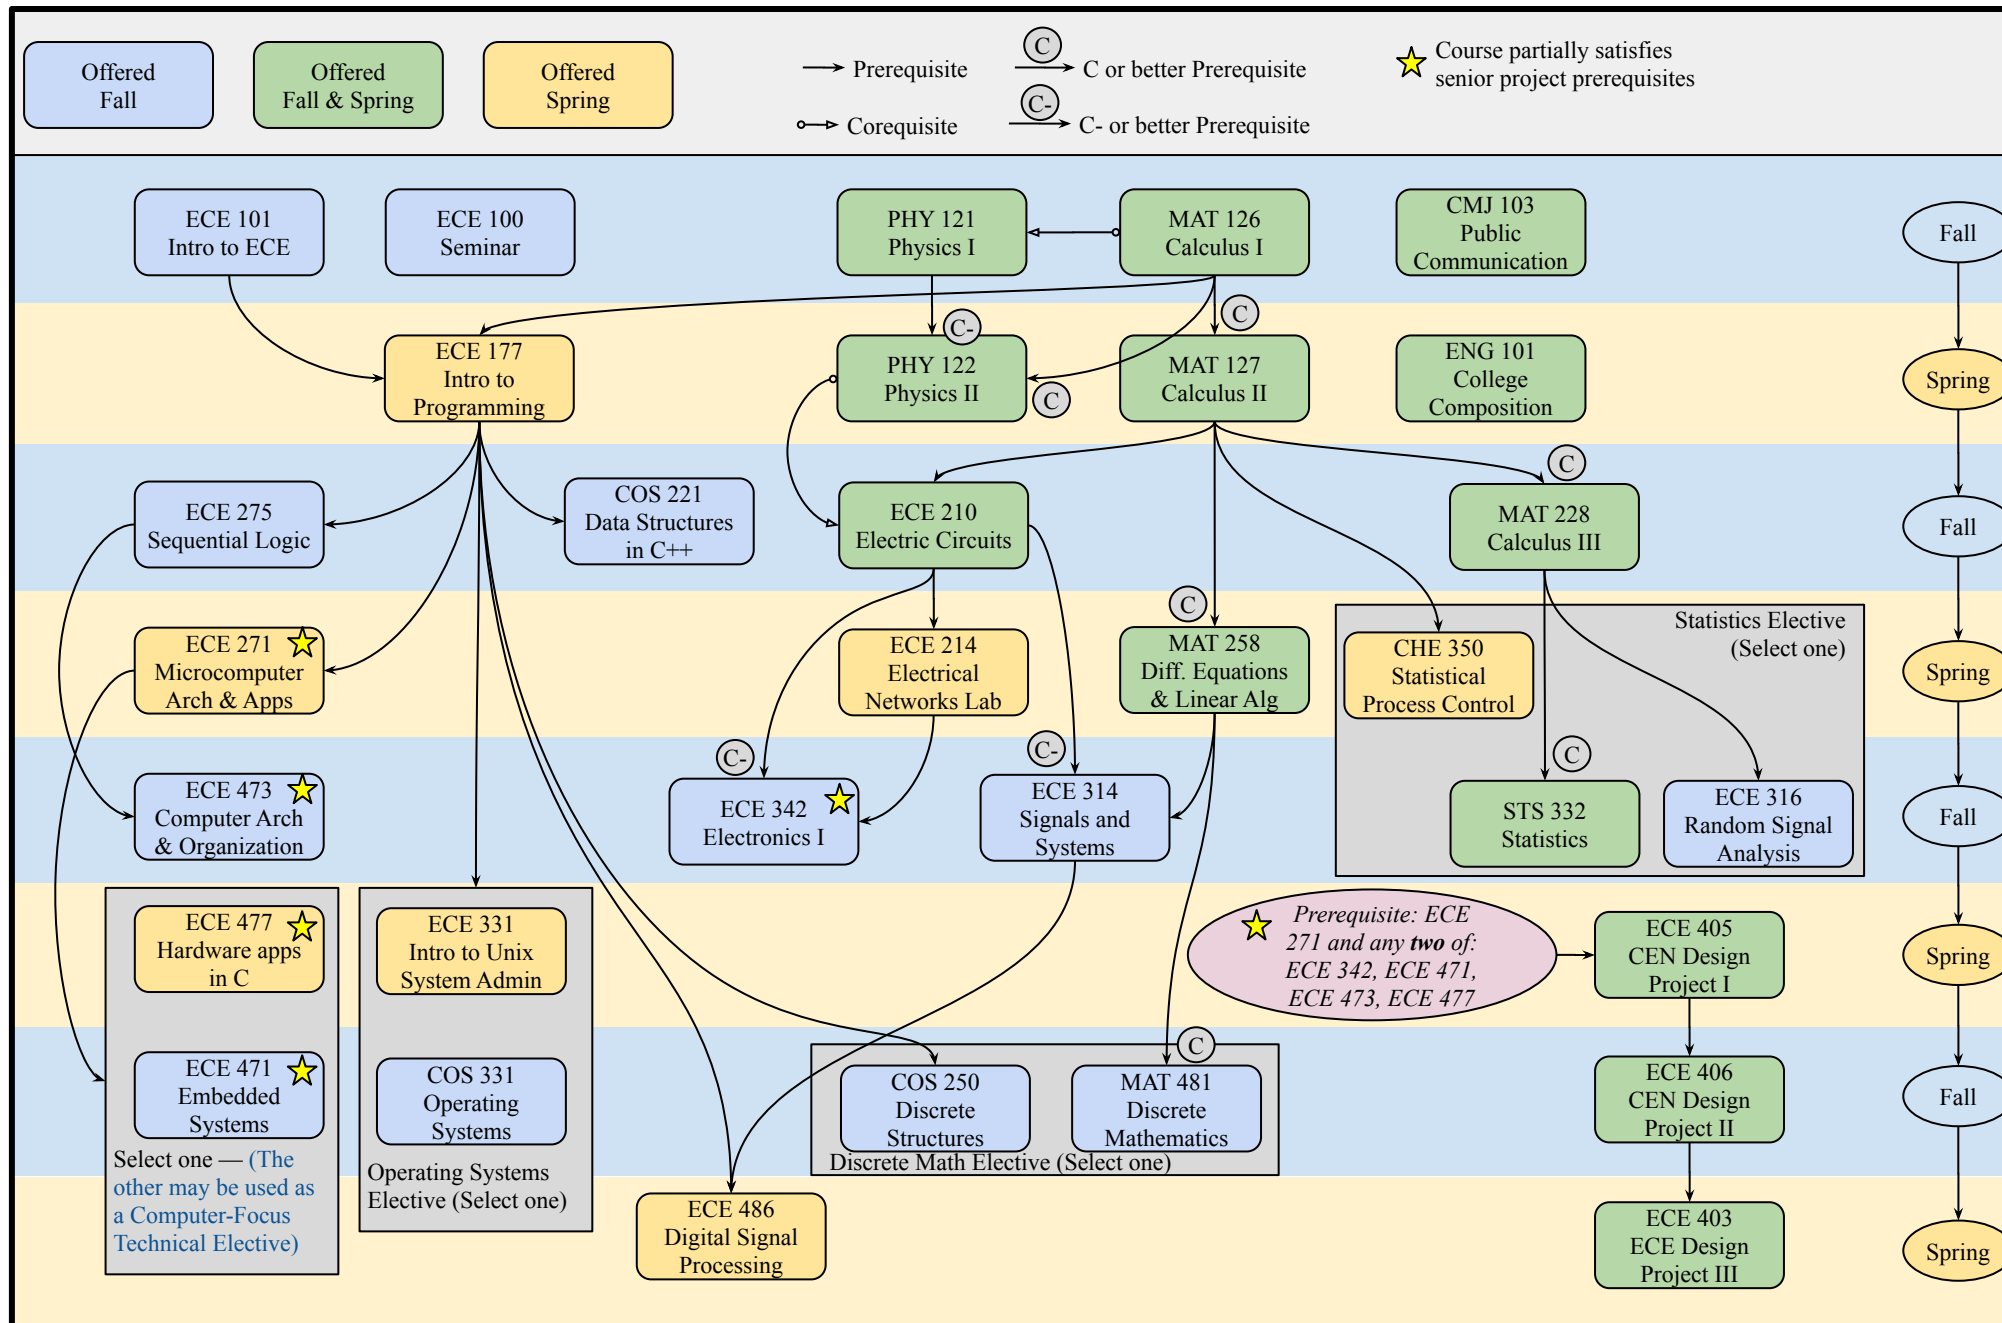

Computer Engineering Curriculum Flowchart

7/3/2021

Human Values and Social Context Electives (15 credits in addition to CMJ 103).

HV&SC
 HV&SC
 HV&SC
 HV&SC
 HV&SC Elective

- Each course satisfies at least one of five sub-categories.
- Each sub-category must be satisfied at least once.
- Include "Ethics" in at least one course if not elsewhere in course selections.

Technical Electives (19 credits)

ECE Technical Electives (16 credits)

Computer Focus Technical Electives (10 credits)

Computer Focus
 Computer Focus
 Computer Focus
 Computer Focus Electives

Computer Focus
 or Computer Focus
 or other ECE
 Electives

Computer Focus or other ECE or Generic Elective