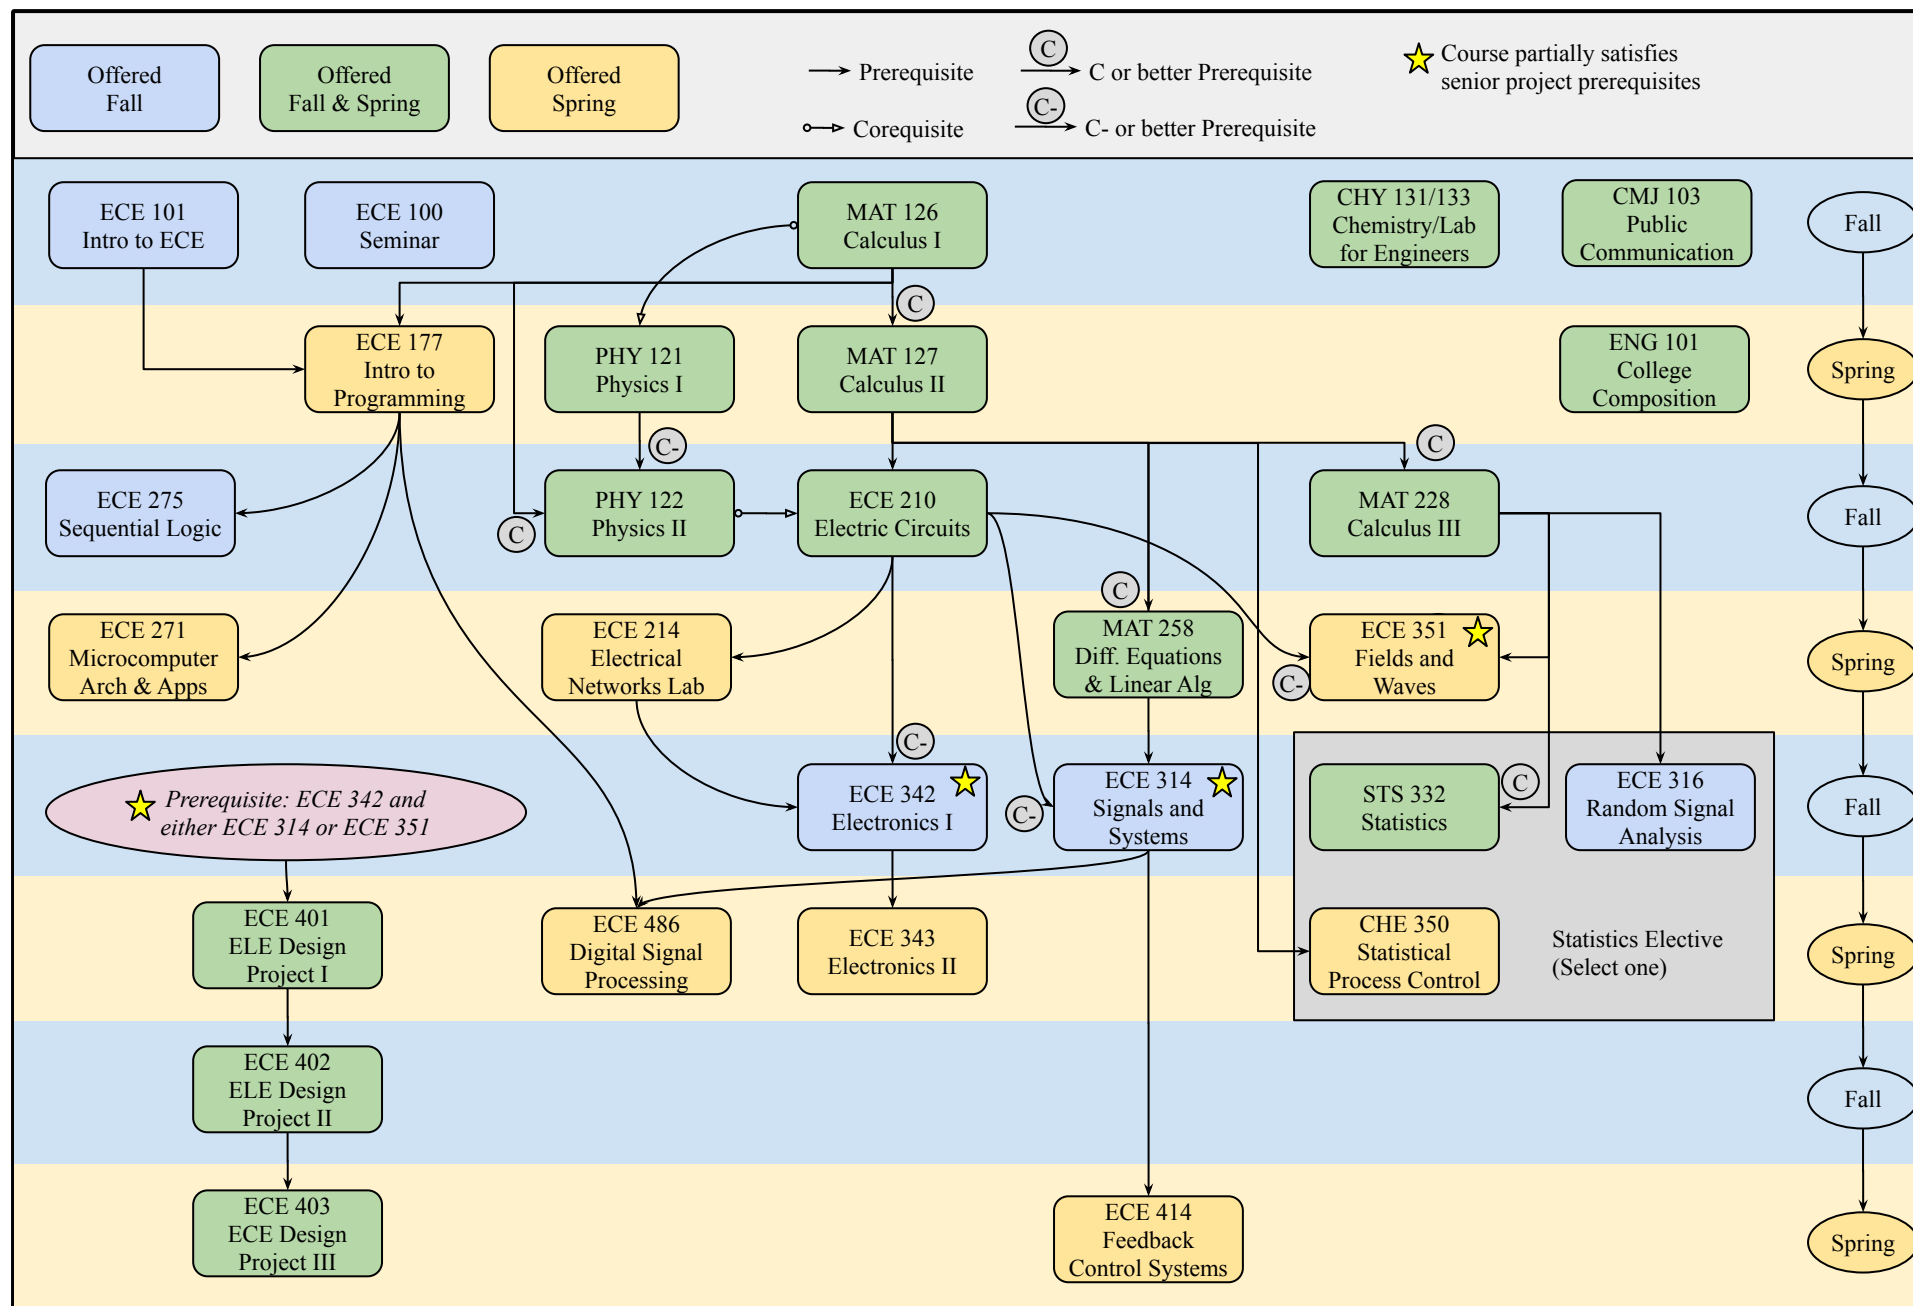

Electrical Engineering Curriculum Flowchart

Human Values and Social Context Electives (15 credits in addition to CMJ 103).

HV&SC Elective

- Each course satisfies at least one of five sub-categories.
- Each sub-category must be satisfied at least once.
- Include "Ethics" in at least one course if not elsewhere in course selections.

Technical Electives (21 credits)

ECE Technical Electives (15 credits)

Electrical Focus Technical Electives (9 credits)

Electrical Focus Electives

Electrical Focus
 or
 Electrical Focus or other ECE Electives

Electrical Focus
 or
 Electrical Focus or other ECE or Generic Elective