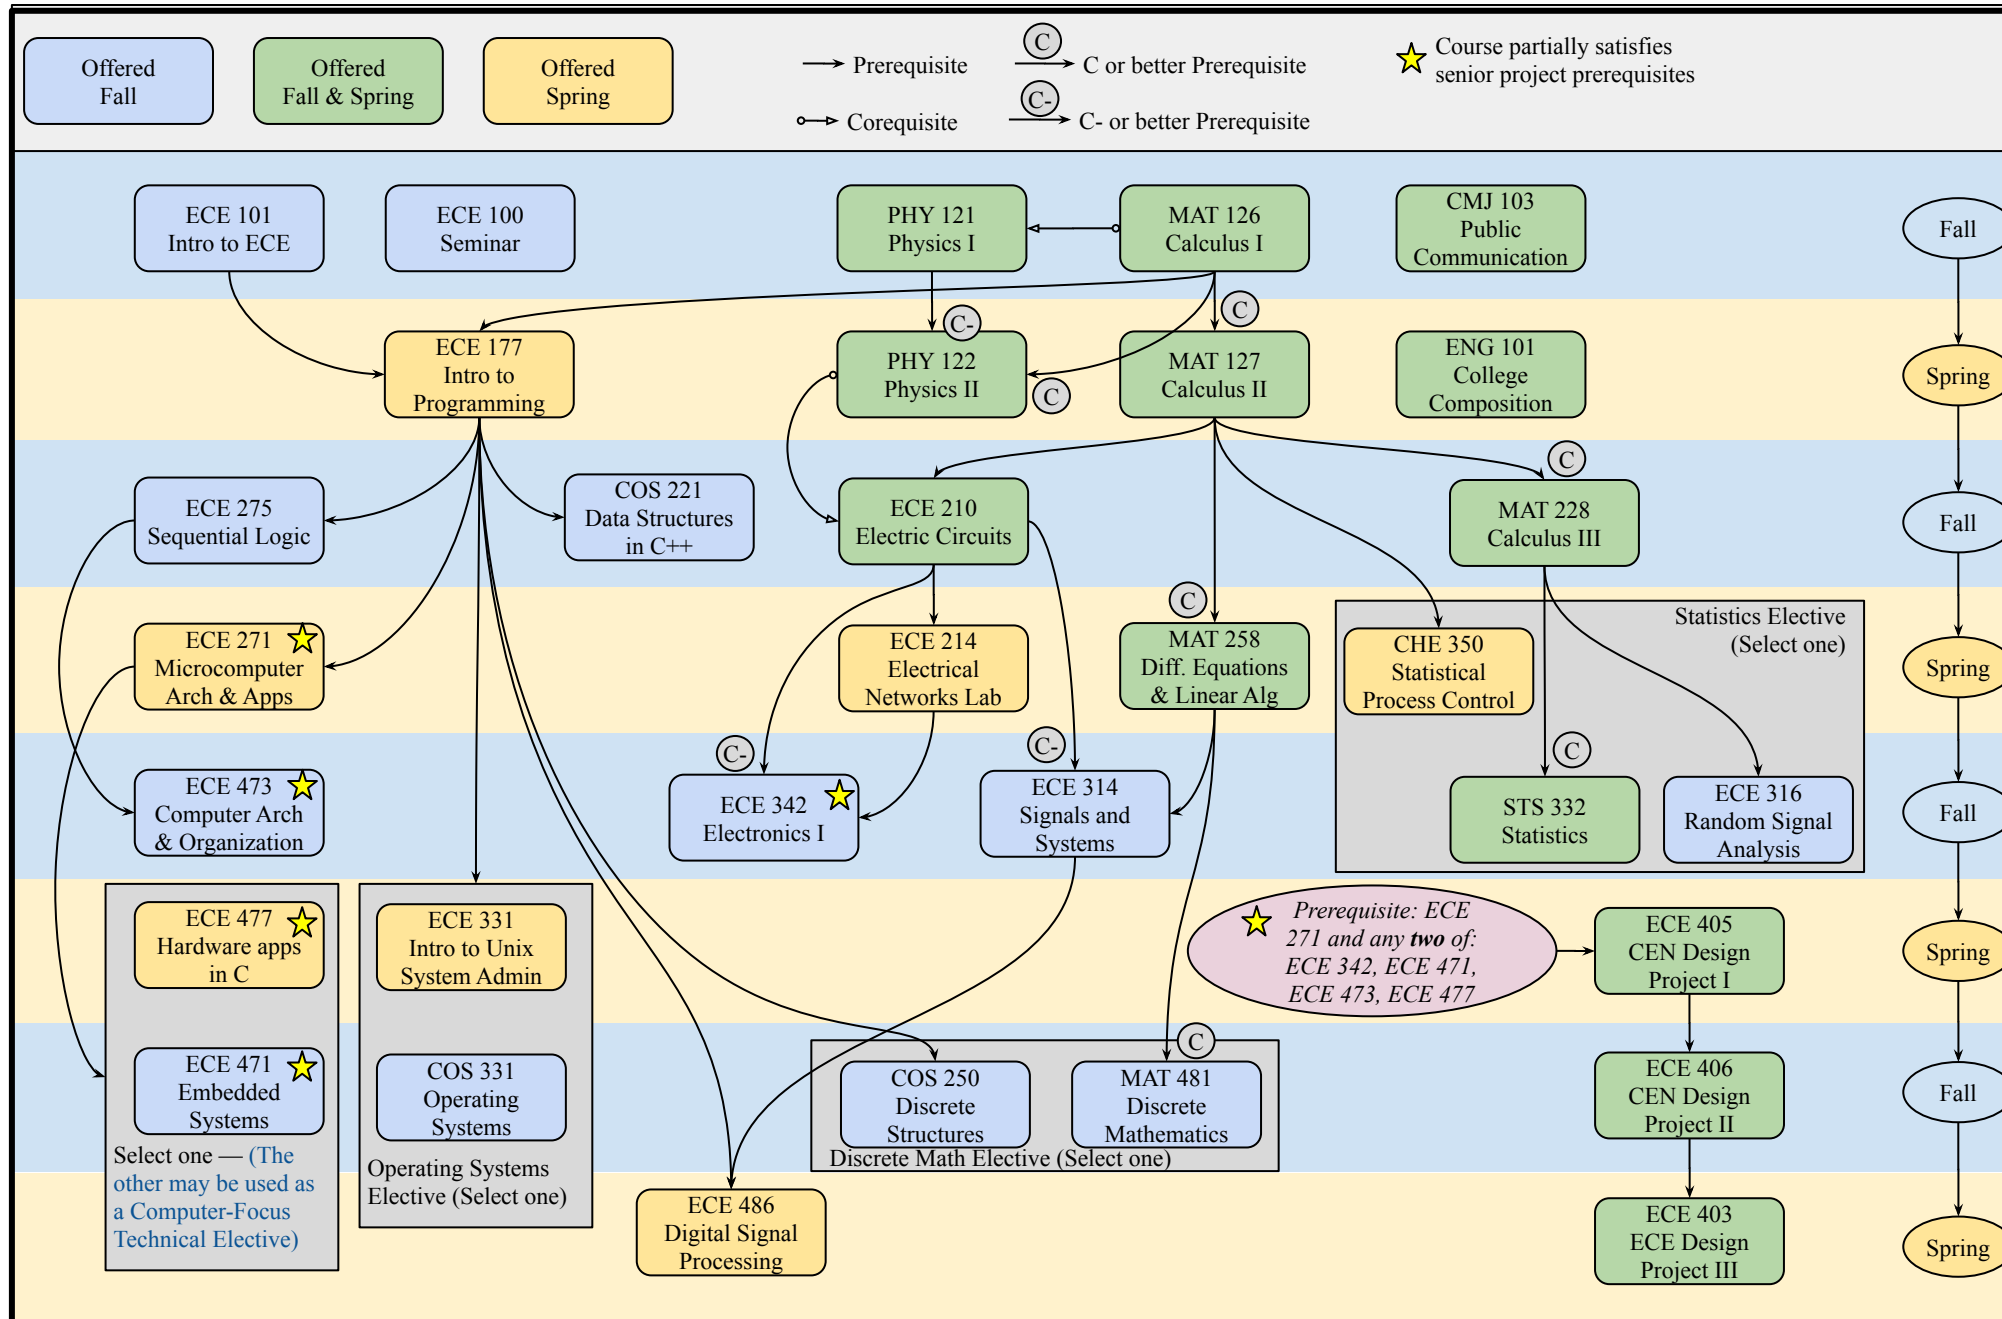

Computer Engineering Curriculum Flowchart

6/17/220

Human Values and Social Context Electives (15 credits in addition to CMJ 103).

HV&SC
 HV&SC
 HV&SC
 HV&SC
 HV&SC Elective

- Each course satisfies at least one of five sub-categories.
- Each sub-category must be satisfied at least once.
- Include "Ethics" in at least one course if not elsewhere in course selections.

Technical Electives (19 credits)

ECE Technical Electives (16 credits)

Computer Focus Technical Electives (10 credits)

Computer Focus
 Computer Focus
 Computer Focus
 Computer Focus Electives

Computer Focus
 or Computer Focus
 or other ECE
 Electives

Computer Focus or other ECE or Generic Elective