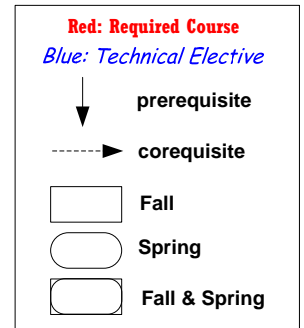

Electrical Engineering BS Curriculum Flow Chart

Effective Fall 2010 (Class 2014)

November 5, 2010

Refer to the check-off sheet <<http://www.eece.maine.edu/programs/>> for details.