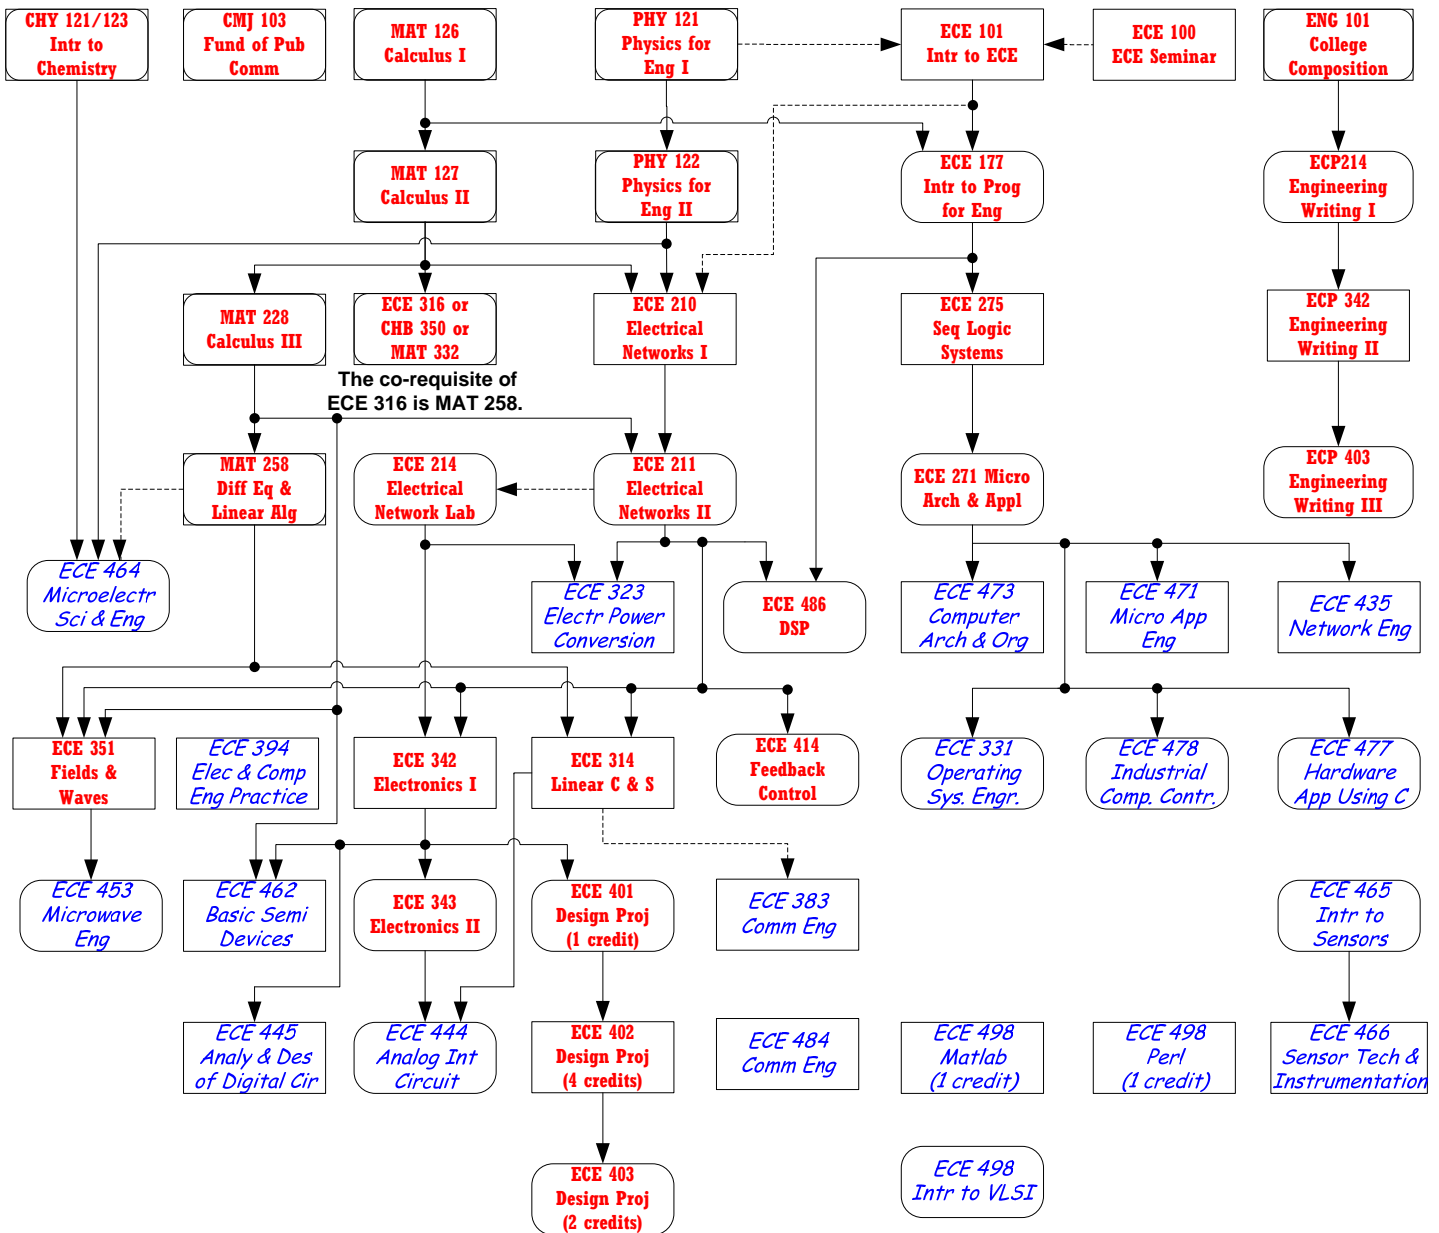

Electrical Engineering BS Curriculum Flow Chart

Effective Fall 2010 (Class 2014)

November 5, 2010

Refer to the check-off sheet <<http://www.eece.maine.edu/programs/>> for details.