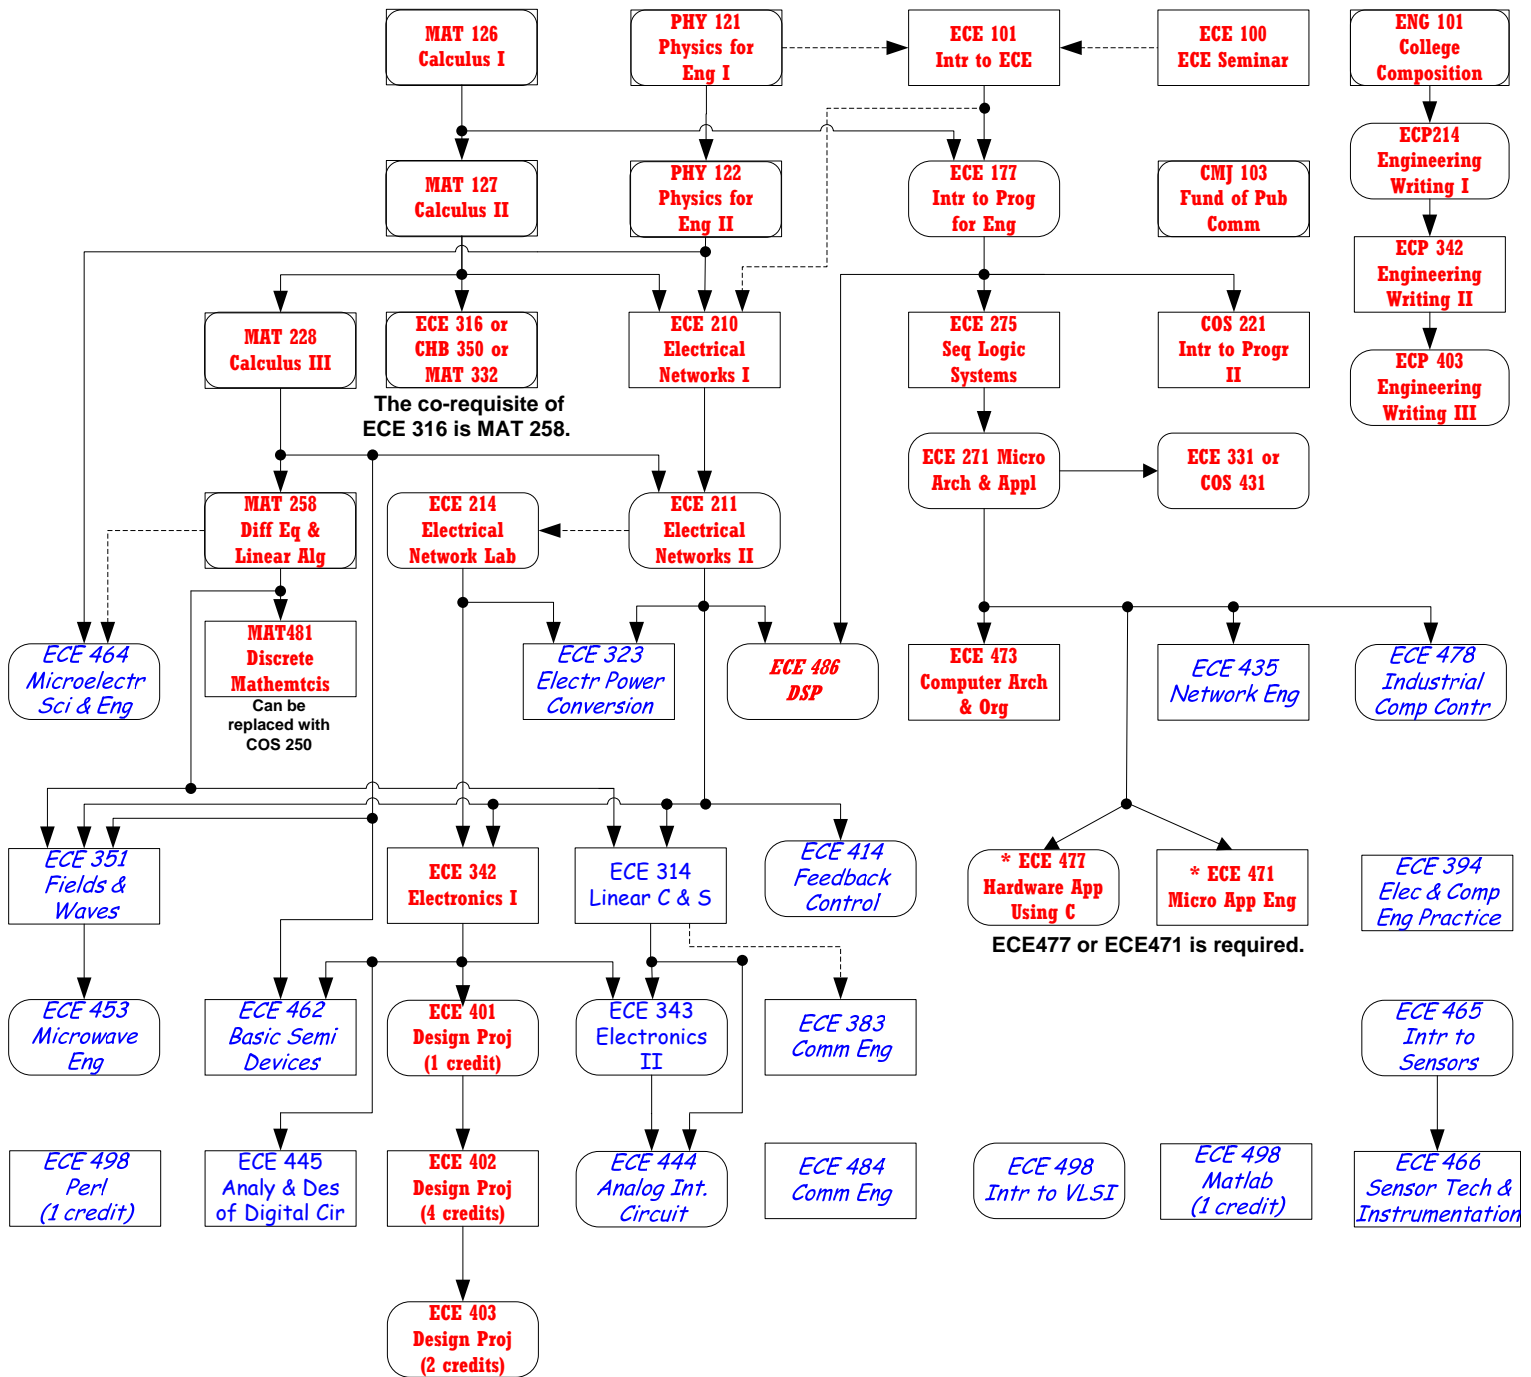

Computer Engineering BS Curriculum Flow Chart

Effective Fall 2010 (Class 2014)

November 3, 2010

Refer to the check-off sheet <<http://www.eece.maine.edu/programs/>> for details.