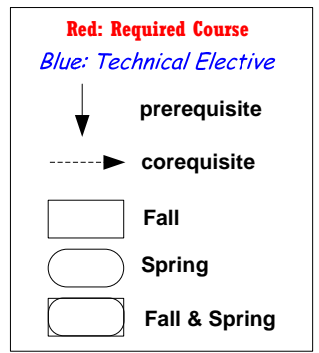

Computer Engineering BS Curriculum Flow Chart

Effective Fall 2010 (Class 2014)

November 3, 2010

Refer to the check-off sheet <<http://www.eece.maine.edu/programs/>> for details.